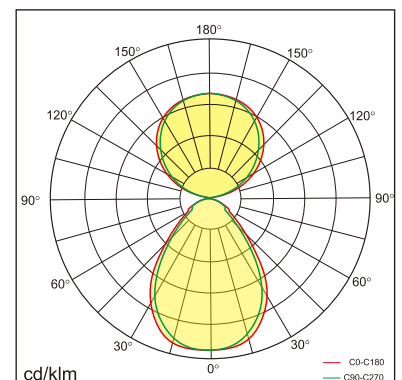

Odin-TS

Desk fixed luminaires

21.004.23022

GENERAL

Desktop
Standing
White
IP20
indirect 4000 lm
direct 4000 lm
total 8000 lm
Beam Angle $\uparrow 110^\circ/90^\circ \downarrow$
UGR < 18

LED

3000K warm white
CRI ≥ 80
L80(B10)50,000H
SDCM < 3

PHYSICAL

length 692 mm
width 310 mm
height 1200 mm
6 kg

ELECTRICAL

80W
100 lm/W
AC200~240V

The data values for the luminous flux are initially subject to a tolerance of +/- 10%, those for the electrical connected load are initially subject to a tolerance of +/- 10%, and those for the colour temperature are initially subject to a tolerance of +/- 150 K. Product illustrations serve as examples and may differ from the original. No liability is assumed for typographical or printing errors. We reserve the right to make alterations in the interest of improving our products.