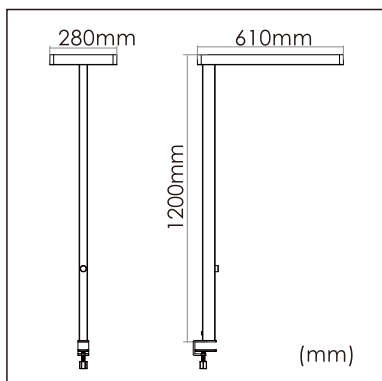

Thor-T

Desk fixed luminaires

21.005.34030

GENERAL

Desktop
Standing
Silver
IP20
indirect 4600 lm
direct 4200 lm
total 8800 lm
Beam Angle $\uparrow 110^\circ/90^\circ \downarrow$
UGR < 18

LED

4000K neutral white
CRI ≥ 80
L80(B10)50,000H
SDCM < 3

PHYSICAL

length 610 mm
width 280 mm
height 1200 mm
4.5 kg

ELECTRICAL

80W
110 lm/W
AC200~240V

The data values for the luminous flux are initially subject to a tolerance of +/- 10%, those for the electrical connected load are initially subject to a tolerance of +/- 10%, and those for the colour temperature are initially subject to a tolerance of +/- 150 K. Product illustrations serve as examples and may differ from the original. No liability is assumed for typographical or printing errors. We reserve the right to make alterations in the interest of improving our products.