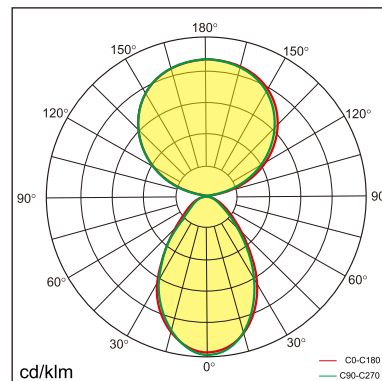

Thor-T

Desk fixed luminaires

21.005.34030

GENERAL

Desktop
Standing
Silver
IP20
indirect 4600 lm
direct 4200 lm
total 8800 lm
Beam Angle $\uparrow 110^\circ/90^\circ \downarrow$
UGR < 18

LED

4000K neutral white
CRI ≥ 80
L80(B10)50,000H
SDCM < 3

PHYSICAL

length 610 mm
width 280 mm
height 1200 mm
4.5 kg

ELECTRICAL

80W
110 lm/W
AC200~240V

The data values for the luminous flux are initially subject to a tolerance of +/- 10%, those for the electrical connected load are initially subject to a tolerance of +/- 10%, and those for the colour temperature are initially subject to a tolerance of +/- 150 K. Product illustrations serve as examples and may differ from the original. No liability is assumed for typographical or printing errors. We reserve the right to make alterations in the interest of improving our products.