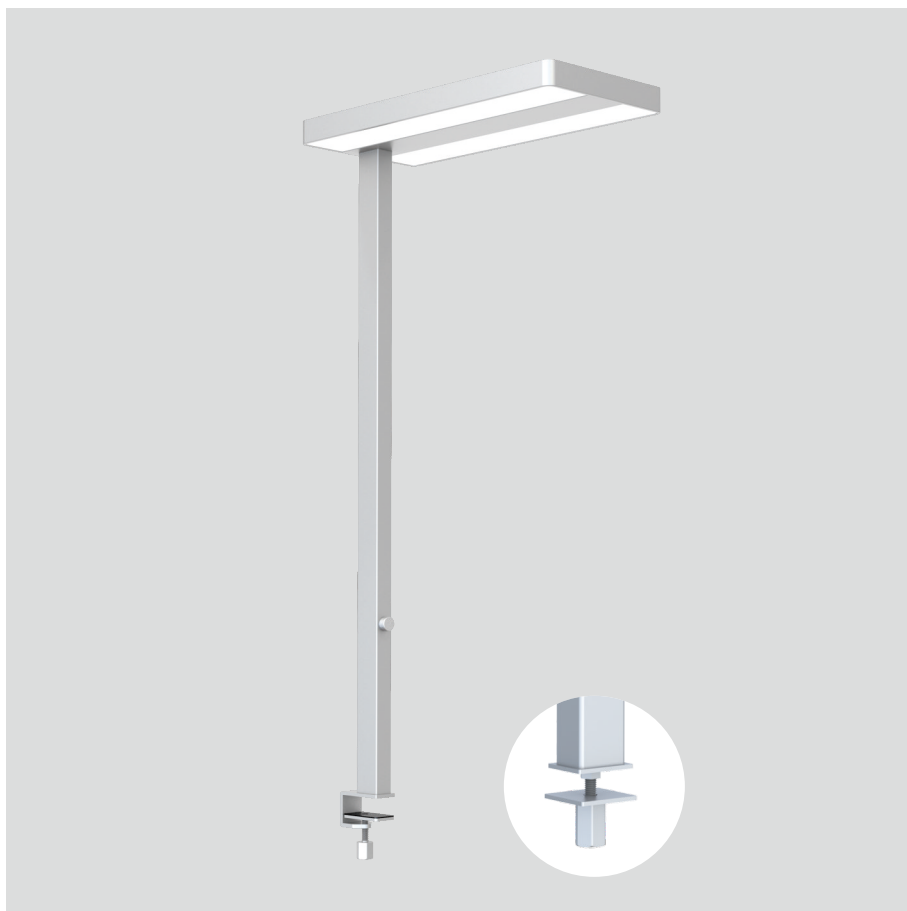

Thor-T

Desk fixed luminaires

21.005.34030

GENERAL

Desktop
Standing
Silver
IP20
indirect 4600 lm
direct 4200 lm
total 8800 lm
Beam Angle $\uparrow 110^\circ/90^\circ \downarrow$
UGR < 18

LED

4000K neutral white
CRI ≥ 80
L80(B10)50,000H
SDCM < 3

PHYSICAL

length 610 mm
width 280 mm
height 1200 mm
4.5 kg

ELECTRICAL

80W
110 lm/W
AC200~240V

The data values for the luminous flux are initially subject to a tolerance of +/- 10%, those for the electrical connected load are initially subject to a tolerance of +/- 10%, and those for the colour temperature are initially subject to a tolerance of +/- 150 K. Product illustrations serve as examples and may differ from the original. No liability is assumed for typographical or printing errors. We reserve the right to make alterations in the interest of improving our products.