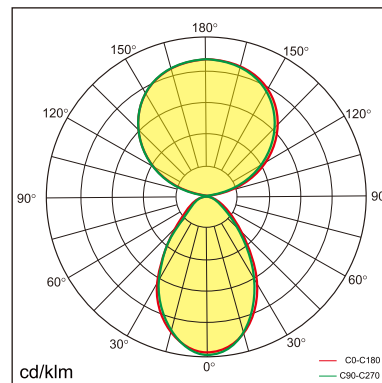

Thor-T

Desk fixed luminaires

21.005.33029

GENERAL

Desktop
Standing
Silver
IP20
indirect 4600 lm
direct 4200 lm
total 8800 lm
Beam Angle \uparrow 110°/90° \downarrow
UGR<18

LED

3000K warm white
CRI \geq 80
L80(B10)50,000H
SDCM <3

PHYSICAL

length 610 mm
width 280 mm
height 1200 mm
4.5 kg

ELECTRICAL

80W
110 lm/W
AC200~240V

The data values for the luminous flux are initially subject to a tolerance of +/- 10%, those for the electrical connected load are initially subject to a tolerance of +/- 10%, and those for the colour temperature are initially subject to a tolerance of +/- 150 K. Product illustrations serve as examples and may differ from the original. No liability is assumed for typographical or printing errors. We reserve the right to make alterations in the interest of improving our products.