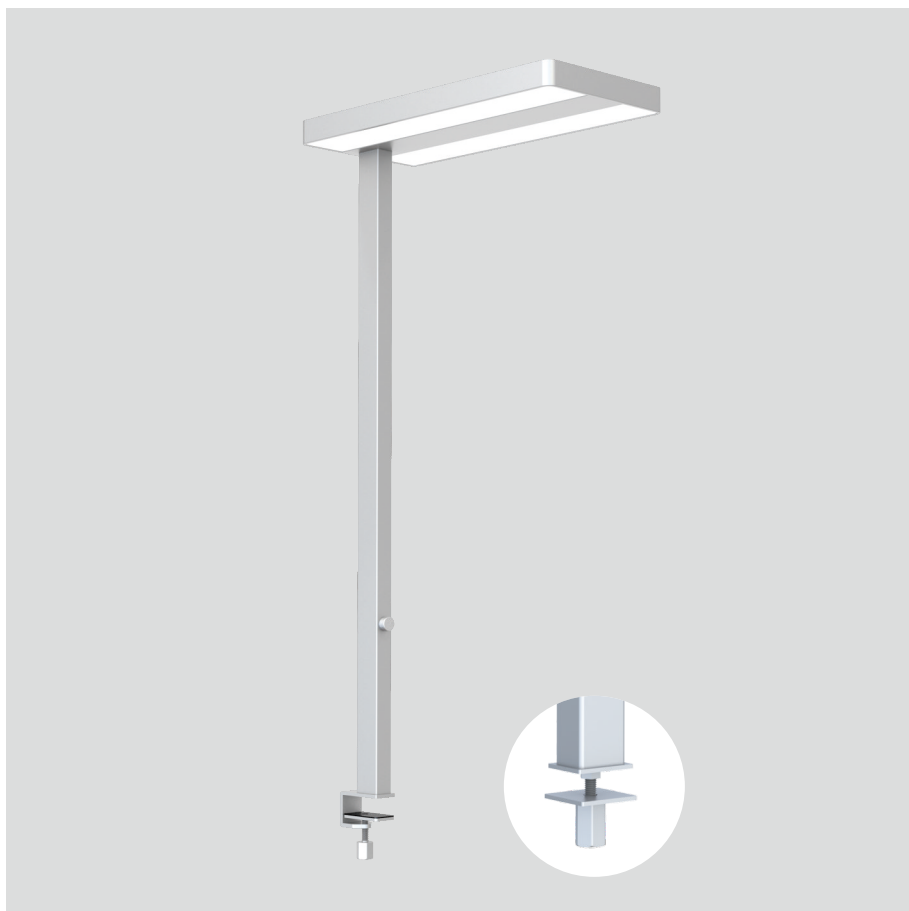

Thor-T

Desk fixed luminaires

21.005.33029

GENERAL

Desktop
Standing
Silver
IP20
indirect 4600 lm
direct 4200 lm
total 8800 lm
Beam Angle \uparrow 110°/90° \downarrow
UGR<18

LED

3000K warm white
CRI \geq 80
L80(B10)50,000H
SDCM <3

PHYSICAL

length 610 mm
width 280 mm
height 1200 mm
4.5 kg

ELECTRICAL

80W
110 lm/W
AC200~240V

The data values for the luminous flux are initially subject to a tolerance of +/- 10%, those for the electrical connected load are initially subject to a tolerance of +/- 10%, and those for the colour temperature are initially subject to a tolerance of +/- 150 K. Product illustrations serve as examples and may differ from the original. No liability is assumed for typographical or printing errors. We reserve the right to make alterations in the interest of improving our products.