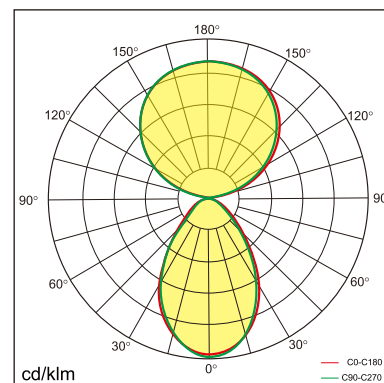

Vale-T

Desk fixed luminaires

21.006.24004

GENERAL

Desktop
Standing
White
IP20
indirect 3500 lm
direct 3100 lm
total 6600 lm
Beam Angle \uparrow 110°/90° \downarrow
UGR<18

LED

4000K neutral white
CRI \geq 80
L80(B10)50,000H
SDCM <3

PHYSICAL

length 610 mm
width 280 mm
height 1200 mm
4.5 kg

ELECTRICAL

60W
110 lm/W
AC200~240V

The data values for the luminous flux are initially subject to a tolerance of +/- 10%, those for the electrical connected load are initially subject to a tolerance of +/- 10%, and those for the colour temperature are initially subject to a tolerance of +/- 150 K. Product illustrations serve as examples and may differ from the original. No liability is assumed for typographical or printing errors. We reserve the right to make alterations in the interest of improving our products.