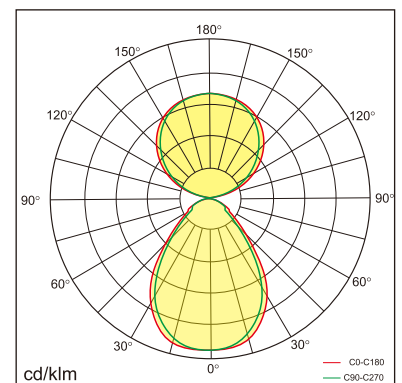

Odin-TS

Desk fixed luminaires

21.004.33007

GENERAL

Desktop
Standing
Silver
IP20
indirect 3000 lm
direct 3000 lm
total 6000 lm
Beam Angle $\uparrow 110^\circ/90^\circ \downarrow$
UGR < 18

LED

3000K warm white
CRI ≥ 80
L80(B10)50,000H
SDCM < 3

PHYSICAL

length 692 mm
width 310 mm
height 1200 mm
6 kg

ELECTRICAL

60W
100 lm/W
AC200~240V

The data values for the luminous flux are initially subject to a tolerance of +/- 10%, those for the electrical connected load are initially subject to a tolerance of +/- 10%, and those for the colour temperature are initially subject to a tolerance of +/- 150 K. Product illustrations serve as examples and may differ from the original. No liability is assumed for typographical or printing errors. We reserve the right to make alterations in the interest of improving our products.