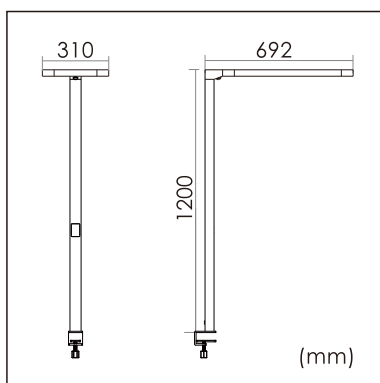

Odin-TS

Desk fixed luminaires

21.004.33007

GENERAL

Desktop
Standing
Silver
IP20
indirect 3000 lm
direct 3000 lm
total 6000 lm
Beam Angle $\uparrow 110^\circ/90^\circ \downarrow$
UGR < 18

LED

3000K warm white
CRI ≥ 80
L80(B10)50,000H
SDCM < 3

PHYSICAL

length 692 mm
width 310 mm
height 1200 mm
6 kg

ELECTRICAL

60W
100 lm/W
AC200~240V

The data values for the luminous flux are initially subject to a tolerance of +/- 10%, those for the electrical connected load are initially subject to a tolerance of +/- 10%, and those for the colour temperature are initially subject to a tolerance of +/- 150 K. Product illustrations serve as examples and may differ from the original. No liability is assumed for typographical or printing errors. We reserve the right to make alterations in the interest of improving our products.