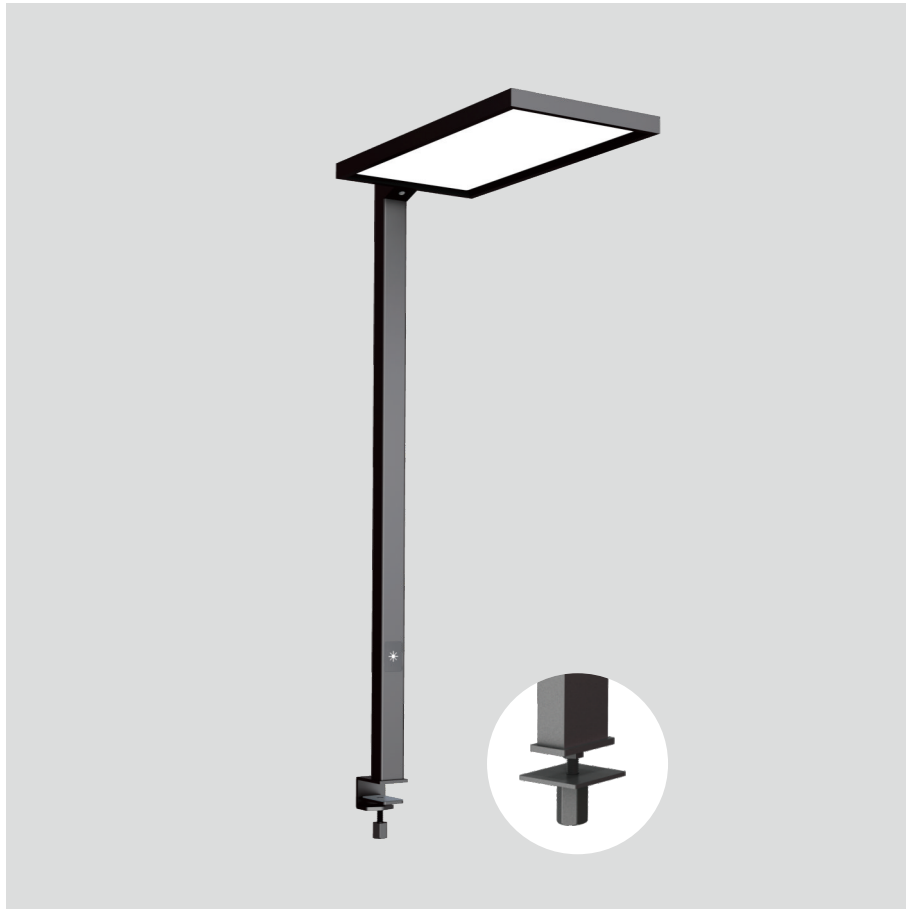

# Odin-TS

Desk fixed luminaires

21.004.14002

## GENERAL

Desktop  
Standing  
black  
IP20  
indirect 3000 lm  
direct 3000 lm  
total 6000 lm  
Beam Angle  $\uparrow 110^\circ/90^\circ \downarrow$   
UGR < 18

## PHYSICAL

length 692 mm  
width 310 mm  
height 1200 mm  
6 kg