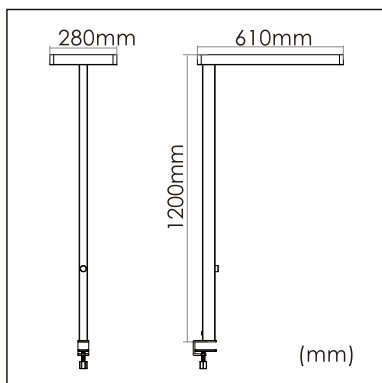

Vale-T

Desk fixed luminaires

21.006.23009

GENERAL

Desktop
Standing
White
IP20
indirect 3500 lm
direct 3100 lm
total 6600 lm
Beam Angle \uparrow 110°/90° \downarrow
UGR<18

LED

3000K warm white
CRI \geq 80
L80(B10)50,000H
SDCM <3

PHYSICAL

length 610 mm
width 280 mm
height 1200 mm
4.5 kg

ELECTRICAL

60W
110 lm/W
AC200~240V

The data values for the luminous flux are initially subject to a tolerance of +/- 10%, those for the electrical connected load are initially subject to a tolerance of +/- 10%, and those for the colour temperature are initially subject to a tolerance of +/- 150 K. Product illustrations serve as examples and may differ from the original. No liability is assumed for typographical or printing errors. We reserve the right to make alterations in the interest of improving our products.