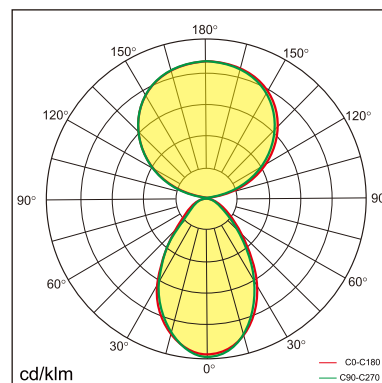

Vale-T

Desk fixed luminaires

21.006.23009

GENERAL

Desktop
Standing
White
IP20
indirect 3500 lm
direct 3100 lm
total 6600 lm
Beam Angle \uparrow 110°/90° \downarrow
UGR<18

LED

3000K warm white
CRI \geq 80
L80(B10)50,000H
SDCM <3

PHYSICAL

length 610 mm
width 280 mm
height 1200 mm
4.5 kg

ELECTRICAL

60W
110 lm/W
AC200~240V

The data values for the luminous flux are initially subject to a tolerance of +/- 10%, those for the electrical connected load are initially subject to a tolerance of +/- 10%, and those for the colour temperature are initially subject to a tolerance of +/- 150 K. Product illustrations serve as examples and may differ from the original. No liability is assumed for typographical or printing errors. We reserve the right to make alterations in the interest of improving our products.