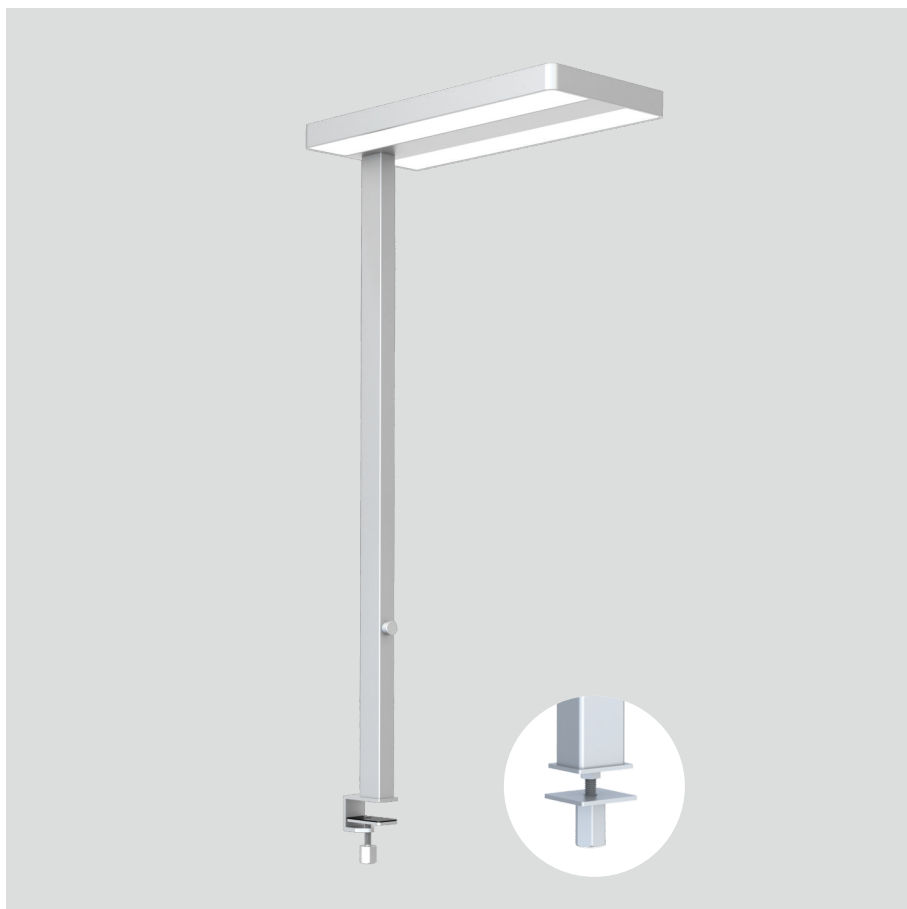

Thor-T

Desk fixed luminaires

21.005.34024

GENERAL

Desktop
Standing
Silver
IP20
indirect 4600 lm
direct 4200 lm
total 8800 lm
Beam Angle \uparrow 110°/90° \downarrow
UGR<18

LED

4000K neutral white
CRI \geq 80
L80(B10)50,000H
SDCM <3

PHYSICAL

length 610 mm
width 280 mm
height 1200 mm
4.5 kg

ELECTRICAL

80W
110 lm/W
AC200~240V

The data values for the luminous flux are initially subject to a tolerance of +/- 10%, those for the electrical connected load are initially subject to a tolerance of +/- 10%, and those for the colour temperature are initially subject to a tolerance of +/- 150 K. Product illustrations serve as examples and may differ from the original. No liability is assumed for typographical or printing errors. We reserve the right to make alterations in the interest of improving our products.