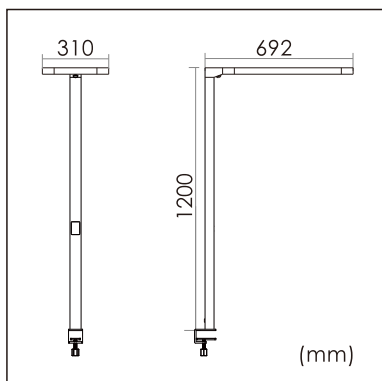

Odin-TR

Desk fixed luminaires

21.003.23022

GENERAL

Desktop
Standing
White
IP20
indirect 4000 lm
direct 4000 lm
total 8000 lm
Beam Angle $\uparrow 110^\circ/90^\circ \downarrow$
UGR < 18

LED

3000K warm white
CRI ≥ 80
L80(B10)50,000H
SDCM < 3

PHYSICAL

length 692 mm
width 310 mm
height 1200 mm
6.2 kg

ELECTRICAL

80W
100 lm/W
AC200~240V

The data values for the luminous flux are initially subject to a tolerance of +/- 10%, those for the electrical connected load are initially subject to a tolerance of +/- 10%, and those for the colour temperature are initially subject to a tolerance of +/- 150 K. Product illustrations serve as examples and may differ from the original. No liability is assumed for typographical or printing errors. We reserve the right to make alterations in the interest of improving our products.