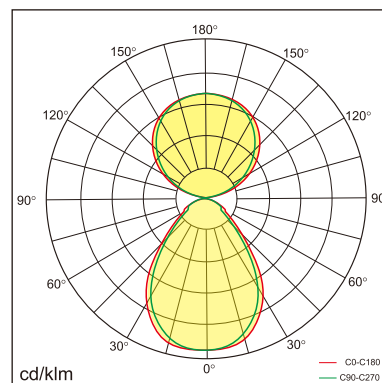

Odin-TR

Desk fixed luminaires

21.003.23022

GENERAL

Desktop
Standing
White
IP20
indirect 4000 lm
direct 4000 lm
total 8000 lm
Beam Angle $\uparrow 110^\circ/90^\circ \downarrow$
UGR < 18

LED

3000K warm white
CRI ≥ 80
L80(B10)50,000H
SDCM < 3

PHYSICAL

length 692 mm
width 310 mm
height 1200 mm
6.2 kg

ELECTRICAL

80W
100 lm/W
AC200~240V

The data values for the luminous flux are initially subject to a tolerance of +/- 10%, those for the electrical connected load are initially subject to a tolerance of +/- 10%, and those for the colour temperature are initially subject to a tolerance of +/- 150 K. Product illustrations serve as examples and may differ from the original. No liability is assumed for typographical or printing errors. We reserve the right to make alterations in the interest of improving our products.