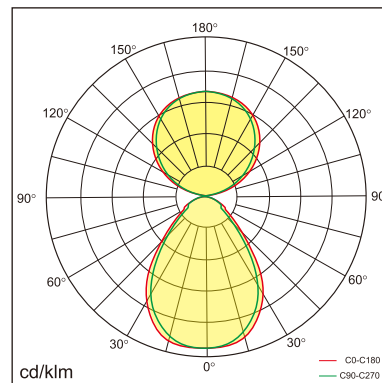

Odin-TR

Desk fixed luminaires

21.003.14002

GENERAL

Desktop
Standing
black
IP20
indirect 3000 lm
direct 3000 lm
total 6000 lm
Beam Angle $\uparrow 110^\circ/90^\circ \downarrow$
UGR<18

LED

4000K neutral white
CRI ≥ 80
L80(B10)50,000H
SDCM <3

PHYSICAL

length 692 mm
width 310 mm
height 1200 mm
6.2 kg

ELECTRICAL

60W
100 lm/W
AC200~240V

The data values for the luminous flux are initially subject to a tolerance of +/- 10%, those for the electrical connected load are initially subject to a tolerance of +/- 10%, and those for the colour temperature are initially subject to a tolerance of +/- 150 K. Product illustrations serve as examples and may differ from the original. No liability is assumed for typographical or printing errors. We reserve the right to make alterations in the interest of improving our products.