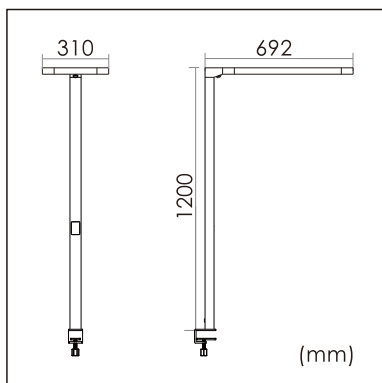

Odin-TR

Desk fixed luminaires

21.003.14002

GENERAL

Desktop
Standing
black
IP20
indirect 3000 lm
direct 3000 lm
total 6000 lm
Beam Angle $\uparrow 110^\circ/90^\circ \downarrow$
UGR<18

LED

4000K neutral white
CRI ≥ 80
L80(B10)50,000H
SDCM <3

PHYSICAL

length 692 mm
width 310 mm
height 1200 mm
6.2 kg

ELECTRICAL

60W
100 lm/W
AC200~240V

The data values for the luminous flux are initially subject to a tolerance of +/- 10%, those for the electrical connected load are initially subject to a tolerance of +/- 10%, and those for the colour temperature are initially subject to a tolerance of +/- 150 K. Product illustrations serve as examples and may differ from the original. No liability is assumed for typographical or printing errors. We reserve the right to make alterations in the interest of improving our products.