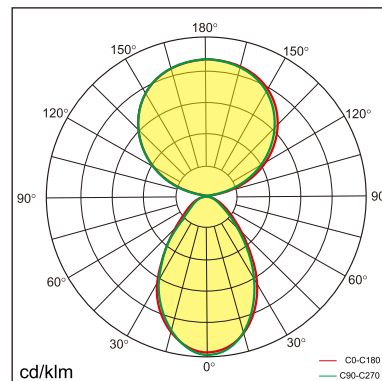

The data values for the luminous flux are initially subject to a tolerance of +/- 10%, those for the electrical connected load are initially subject to a tolerance of +/- 10%, and those for the colour temperature are initially subject to a tolerance of +/- 150 K. Product illustrations serve as examples and may differ from the original. No liability is assumed for typographical or printing errors. We reserve the right to make alterations in the interest of improving our products.