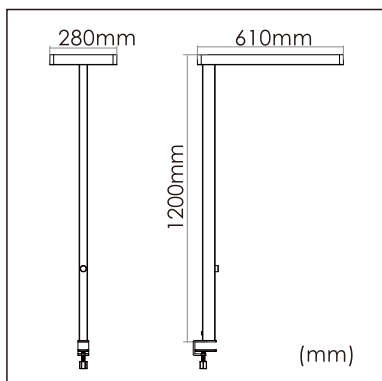

The data values for the luminous flux are initially subject to a tolerance of +/- 10%, those for the electrical connected load are initially subject to a tolerance of +/- 10%, and those for the colour temperature are initially subject to a tolerance of +/- 150 K. Product illustrations serve as examples and may differ from the original. No liability is assumed for typographical or printing errors. We reserve the right to make alterations in the interest of improving our products.