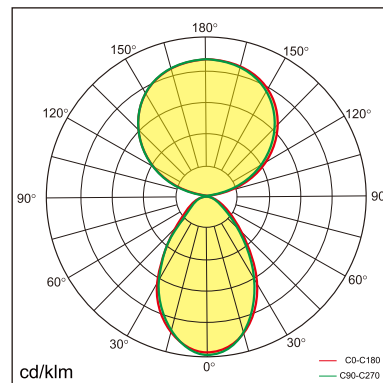

The data values for the luminous flux are initially subject to a tolerance of +/- 10%, those for the electrical connected load are initially subject to a tolerance of +/- 10%, and those for the colour temperature are initially subject to a tolerance of +/- 150 K. Product illustrations serve as examples and may differ from the original. No liability is assumed for typographical or printing errors. We reserve the right to make alterations in the interest of improving our products.