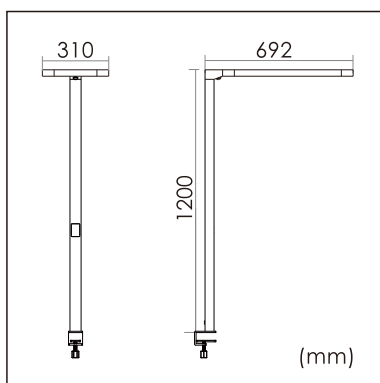

Odin-TS

Desk fixed luminaires

21.004.24023

GENERAL

Desktop
Standing
White
IP20
indirect 4000 lm
direct 4000 lm
total 8000 lm
Beam Angle $\uparrow 110^\circ/90^\circ \downarrow$
UGR < 18

LED

4000K neutral white
CRI ≥ 80
L80(B10)50,000H
SDCM < 3

PHYSICAL

length 692 mm
width 310 mm
height 1200 mm
6 kg

ELECTRICAL

80W
100 lm/W
AC200~240V

The data values for the luminous flux are initially subject to a tolerance of +/- 10%, those for the electrical connected load are initially subject to a tolerance of +/- 10%, and those for the colour temperature are initially subject to a tolerance of +/- 150 K. Product illustrations serve as examples and may differ from the original. No liability is assumed for typographical or printing errors. We reserve the right to make alterations in the interest of improving our products.