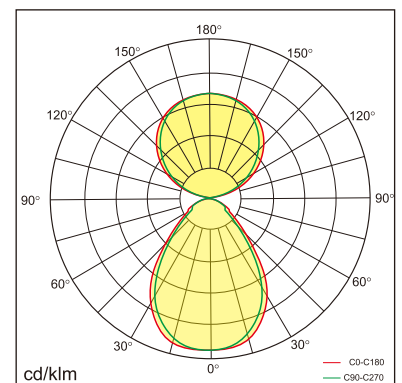

Odin-TS

Desk fixed luminaires

21.004.24023

GENERAL

Desktop
Standing
White
IP20
indirect 4000 lm
direct 4000 lm
total 8000 lm
Beam Angle $\uparrow 110^\circ/90^\circ \downarrow$
UGR < 18

LED

4000K neutral white
CRI ≥ 80
L80(B10)50,000H
SDCM < 3

PHYSICAL

length 692 mm
width 310 mm
height 1200 mm
6 kg

ELECTRICAL

80W
100 lm/W
AC200~240V

The data values for the luminous flux are initially subject to a tolerance of +/- 10%, those for the electrical connected load are initially subject to a tolerance of +/- 10%, and those for the colour temperature are initially subject to a tolerance of +/- 150 K. Product illustrations serve as examples and may differ from the original. No liability is assumed for typographical or printing errors. We reserve the right to make alterations in the interest of improving our products.