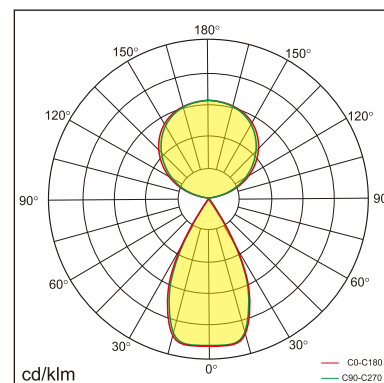

The data values for the luminous flux are initially subject to a tolerance of +/- 10%, those for the electrical connected load are initially subject to a tolerance of +/- 10%, and those for the colour temperature are initially subject to a tolerance of +/- 150 K. Product illustrations serve as examples and may differ from the original. No liability is assumed for typographical or printing errors. We reserve the right to make alterations in the interest of improving our products.