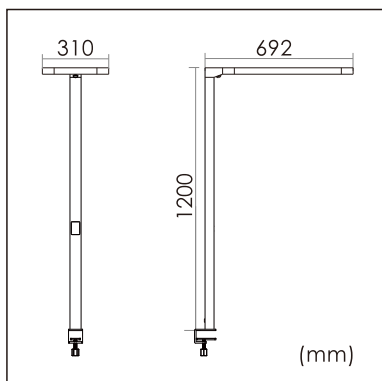

Odin-TR

Desk fixed luminaires

21.003.14011

GENERAL

Desktop
Standing
black
IP20
indirect 3000 lm
direct 3000 lm
total 6000 lm
Beam Angle $\uparrow 110^\circ/90^\circ \downarrow$
UGR < 18

LED

4000K neutral white
CRI ≥ 80
L80(B10)50,000H
SDCM < 3

PHYSICAL

length 692 mm
width 310 mm
height 1200 mm
6.2 kg

ELECTRICAL

60W
100 lm/W
AC200~240V

The data values for the luminous flux are initially subject to a tolerance of +/- 10%, those for the electrical connected load are initially subject to a tolerance of +/- 10%, and those for the colour temperature are initially subject to a tolerance of +/- 150 K. Product illustrations serve as examples and may differ from the original. No liability is assumed for typographical or printing errors. We reserve the right to make alterations in the interest of improving our products.