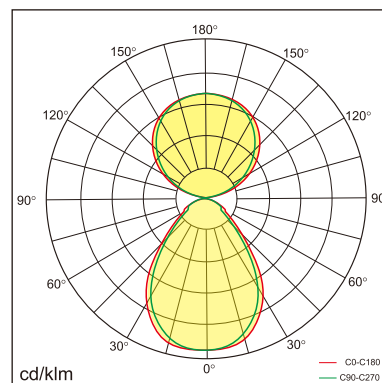

Odin-TR

Desk fixed luminaires

21.003.14011

GENERAL

Desktop
Standing
black
IP20
indirect 3000 lm
direct 3000 lm
total 6000 lm
Beam Angle $\uparrow 110^\circ/90^\circ \downarrow$
UGR < 18

LED

4000K neutral white
CRI ≥ 80
L80(B10)50,000H
SDCM < 3

PHYSICAL

length 692 mm
width 310 mm
height 1200 mm
6.2 kg

ELECTRICAL

60W
100 lm/W
AC200~240V

The data values for the luminous flux are initially subject to a tolerance of +/- 10%, those for the electrical connected load are initially subject to a tolerance of +/- 10%, and those for the colour temperature are initially subject to a tolerance of +/- 150 K. Product illustrations serve as examples and may differ from the original. No liability is assumed for typographical or printing errors. We reserve the right to make alterations in the interest of improving our products.