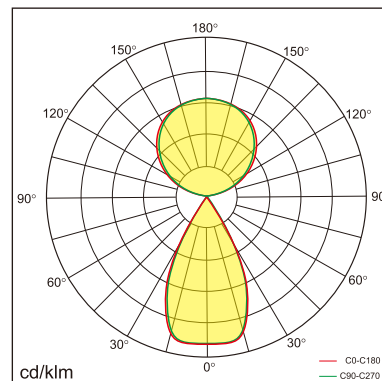

Freyr-T

Desk fixed luminaires

21.002.16003

GENERAL

Desktop
Standing
black
IP20
indirect 5500 lm
direct 2500 lm
total 8000 lm
Beam Angle \uparrow 110°/50° \downarrow
UGR<6

LED

3000~6000K Variable
CRI \geq 80
L80(B10)50,000H
SDCM <3

PHYSICAL

length 1056 mm
width 64 mm
height 1200 mm
4.6 kg

ELECTRICAL

80W
100 lm/W
AC200~240V

The data values for the luminous flux are initially subject to a tolerance of +/- 10%, those for the electrical connected load are initially subject to a tolerance of +/- 10%, and those for the colour temperature are initially subject to a tolerance of +/- 150 K. Product illustrations serve as examples and may differ from the original. No liability is assumed for typographical or printing errors. We reserve the right to make alterations in the interest of improving our products.