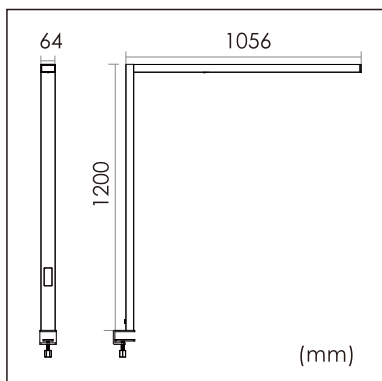

Freyr-T

Desk fixed luminaires

21.002.16003

GENERAL

Desktop
Standing
black
IP20
indirect 5500 lm
direct 2500 lm
total 8000 lm
Beam Angle \uparrow 110°/50° \downarrow
UGR<6

LED

3000~6000K Variable
CRI \geq 80
L80(B10)50,000H
SDCM <3

PHYSICAL

length 1056 mm
width 64 mm
height 1200 mm
4.6 kg

ELECTRICAL

80W
100 lm/W
AC200~240V

The data values for the luminous flux are initially subject to a tolerance of +/- 10%, those for the electrical connected load are initially subject to a tolerance of +/- 10%, and those for the colour temperature are initially subject to a tolerance of +/- 150 K. Product illustrations serve as examples and may differ from the original. No liability is assumed for typographical or printing errors. We reserve the right to make alterations in the interest of improving our products.