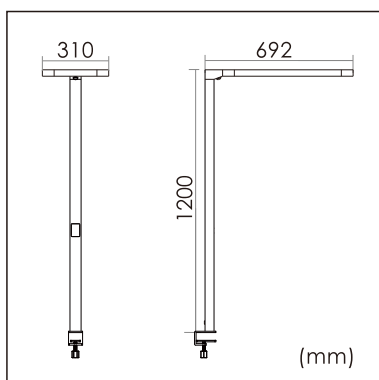

Odin-TS

Desk fixed luminaires

21.004.34035

GENERAL

Desktop
Standing
Silver
IP20
indirect 4000 lm
direct 4000 lm
total 8000 lm
Beam Angle $\uparrow 110^\circ/90^\circ \downarrow$
UGR < 18

LED

4000K neutral white
CRI ≥ 80
L80(B10)50,000H
SDCM < 3

PHYSICAL

length 692 mm
width 310 mm
height 1200 mm
6 kg

ELECTRICAL

80W
100 lm/W
AC200~240V

The data values for the luminous flux are initially subject to a tolerance of +/- 10%, those for the electrical connected load are initially subject to a tolerance of +/- 10%, and those for the colour temperature are initially subject to a tolerance of +/- 150 K. Product illustrations serve as examples and may differ from the original. No liability is assumed for typographical or printing errors. We reserve the right to make alterations in the interest of improving our products.