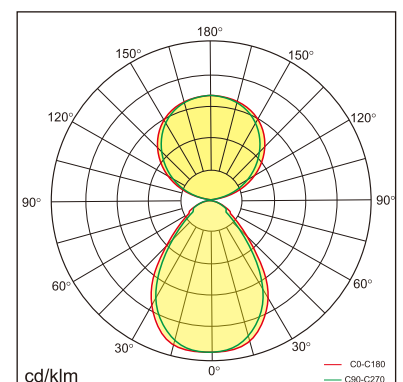

Odin-TS

Desk fixed luminaires

21.004.34035

GENERAL

Desktop
Standing
Silver
IP20
indirect 4000 lm
direct 4000 lm
total 8000 lm
Beam Angle $\uparrow 110^\circ/90^\circ \downarrow$
UGR < 18

LED

4000K neutral white
CRI ≥ 80
L80(B10)50,000H
SDCM < 3

PHYSICAL

length 692 mm
width 310 mm
height 1200 mm
6 kg

ELECTRICAL

80W
100 lm/W
AC200~240V

The data values for the luminous flux are initially subject to a tolerance of +/- 10%, those for the electrical connected load are initially subject to a tolerance of +/- 10%, and those for the colour temperature are initially subject to a tolerance of +/- 150 K. Product illustrations serve as examples and may differ from the original. No liability is assumed for typographical or printing errors. We reserve the right to make alterations in the interest of improving our products.