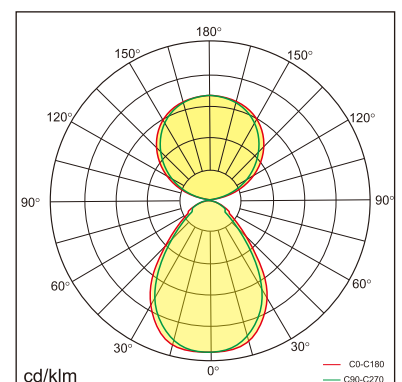

Odin-TR

Desk fixed luminaires

21.003.16012

GENERAL

Desktop
Standing
black
IP20
indirect 2600 lm
direct 2600 lm
total 5200 lm
Beam Angle $\uparrow 110^\circ/90^\circ \downarrow$
UGR < 18

LED

3000~6000K Variable
CRI ≥ 80
L80(B10)50,000H
SDCM < 3

PHYSICAL

length 692 mm
width 310 mm
height 1200 mm
6.2 kg

ELECTRICAL

60W
90 lm/W
AC200~240V

The data values for the luminous flux are initially subject to a tolerance of +/- 10%, those for the electrical connected load are initially subject to a tolerance of +/- 10%, and those for the colour temperature are initially subject to a tolerance of +/- 150 K. Product illustrations serve as examples and may differ from the original. No liability is assumed for typographical or printing errors. We reserve the right to make alterations in the interest of improving our products.