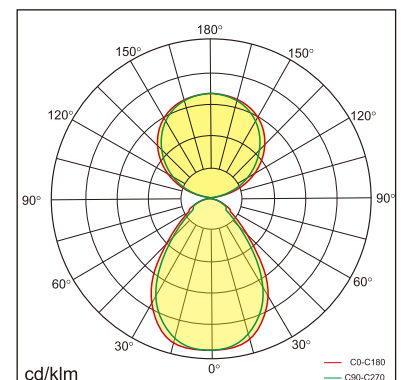

Odin-TS

Desk fixed luminaires

21.004.26015

GENERAL

Desktop
Standing
White
IP20
indirect 2600 lm
direct 2600 lm
total 5200 lm
Beam Angle $\uparrow 110^\circ/90^\circ \downarrow$
UGR < 18

LED

3000~6000K Variable
CRI ≥ 80
L80(B10)50,000H
SDCM < 3

PHYSICAL

length 692 mm
width 310 mm
height 1200 mm
6 kg

ELECTRICAL

60W
90 lm/W
AC200~240V

The data values for the luminous flux are initially subject to a tolerance of +/- 10%, those for the electrical connected load are initially subject to a tolerance of +/- 10%, and those for the colour temperature are initially subject to a tolerance of +/- 150 K. Product illustrations serve as examples and may differ from the original. No liability is assumed for typographical or printing errors. We reserve the right to make alterations in the interest of improving our products.