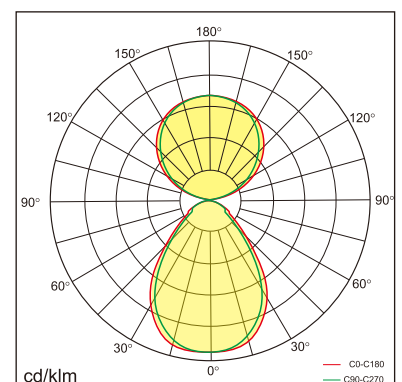

Odin-TR

Desk fixed luminaires

21.003.13001

GENERAL

Desktop
Standing
black
IP20
indirect 3000 lm
direct 3000 lm
total 6000 lm
Beam Angle $\uparrow 110^\circ/90^\circ \downarrow$
UGR < 18

LED

3000K warm white
CRI ≥ 80
L80(B10)50,000H
SDCM < 3

PHYSICAL

length 692 mm
width 310 mm
height 1200 mm
6.2 kg

ELECTRICAL

60W
100 lm/W
AC200~240V

The data values for the luminous flux are initially subject to a tolerance of +/- 10%, those for the electrical connected load are initially subject to a tolerance of +/- 10%, and those for the colour temperature are initially subject to a tolerance of +/- 150 K. Product illustrations serve as examples and may differ from the original. No liability is assumed for typographical or printing errors. We reserve the right to make alterations in the interest of improving our products.