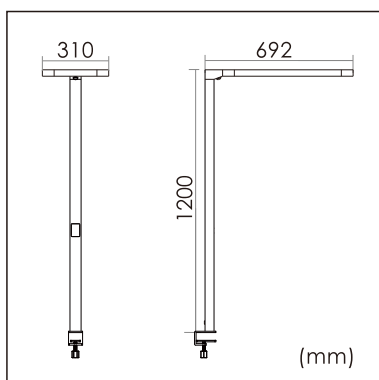

Odin-TR

Desk fixed luminaires

21.003.13001

GENERAL

Desktop
Standing
black
IP20
indirect 3000 lm
direct 3000 lm
total 6000 lm
Beam Angle $\uparrow 110^\circ/90^\circ \downarrow$
UGR < 18

LED

3000K warm white
CRI ≥ 80
L80(B10)50,000H
SDCM < 3

PHYSICAL

length 692 mm
width 310 mm
height 1200 mm
6.2 kg

ELECTRICAL

60W
100 lm/W
AC200~240V

The data values for the luminous flux are initially subject to a tolerance of +/- 10%, those for the electrical connected load are initially subject to a tolerance of +/- 10%, and those for the colour temperature are initially subject to a tolerance of +/- 150 K. Product illustrations serve as examples and may differ from the original. No liability is assumed for typographical or printing errors. We reserve the right to make alterations in the interest of improving our products.