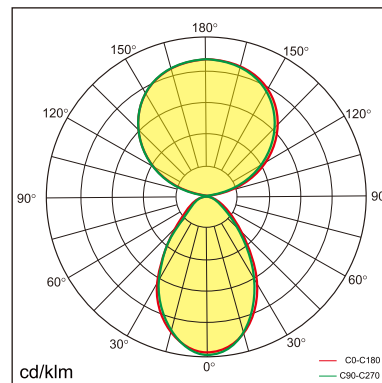

The data values for the luminous flux are initially subject to a tolerance of +/- 10%, those for the electrical connected load are initially subject to a tolerance of +/- 10%, and those for the colour temperature are initially subject to a tolerance of +/- 150 K. Product illustrations serve as examples and may differ from the original. No liability is assumed for typographical or printing errors. We reserve the right to make alterations in the interest of improving our products.