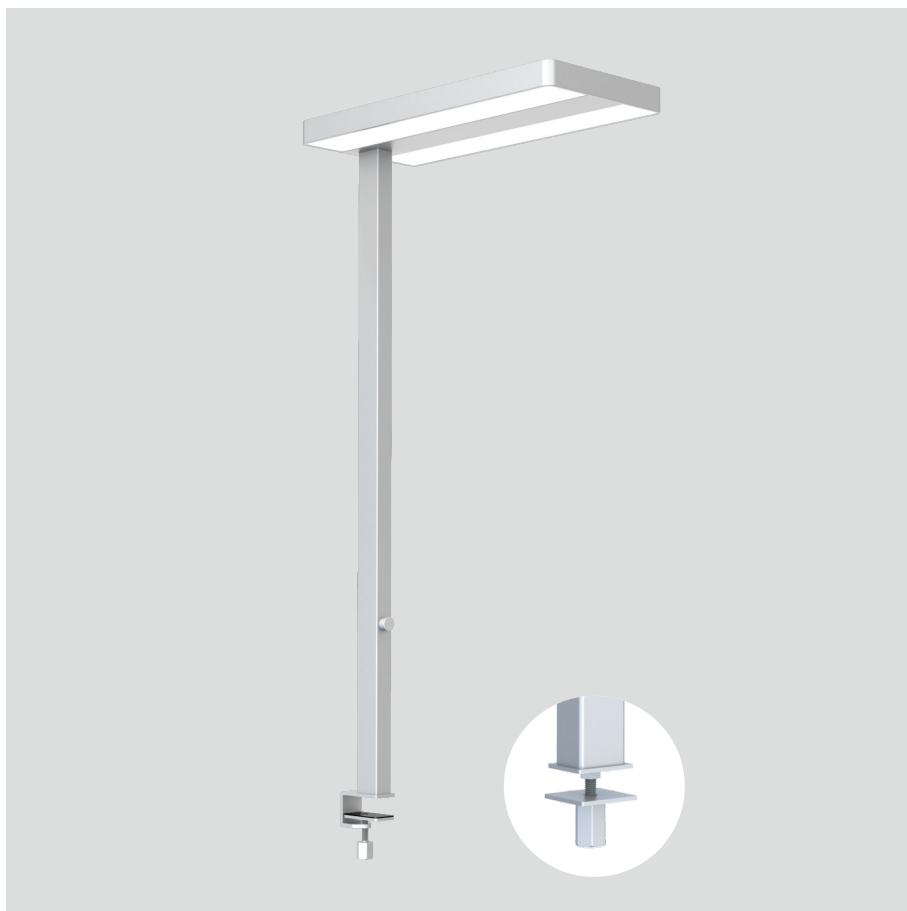

# Thor-T

Desk fixed luminaires

21.005.34036

## GENERAL

Desktop  
Standing  
Silver  
IP20  
indirect 4600 lm  
direct 4200 lm  
total 8800 lm  
Beam Angle  $\uparrow$ 110°/90° $\downarrow$   
UGR<18

## PHYSICAL

length 610 mm  
width 280 mm  
height 1200 mm  
4.5 kg