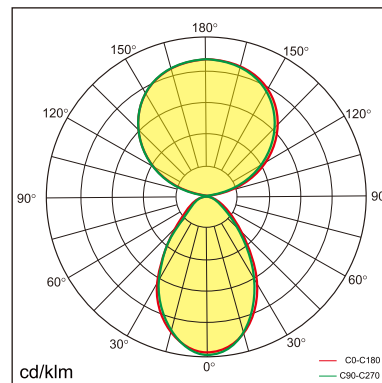

Thor-T

Desk fixed luminaires

21.005.33035

GENERAL

Desktop
Standing
Silver
IP20
indirect 4600 lm
direct 4200 lm
total 8800 lm
Beam Angle \uparrow 110°/90° \downarrow
UGR<18

LED

3000K warm white
CRI \geq 80
L80(B10)50,000H
SDCM <3

PHYSICAL

length 610 mm
width 280 mm
height 1200 mm
4.5 kg

ELECTRICAL

80W
110 lm/W
AC200~240V

The data values for the luminous flux are initially subject to a tolerance of +/- 10%, those for the electrical connected load are initially subject to a tolerance of +/- 10%, and those for the colour temperature are initially subject to a tolerance of +/- 150 K. Product illustrations serve as examples and may differ from the original. No liability is assumed for typographical or printing errors. We reserve the right to make alterations in the interest of improving our products.