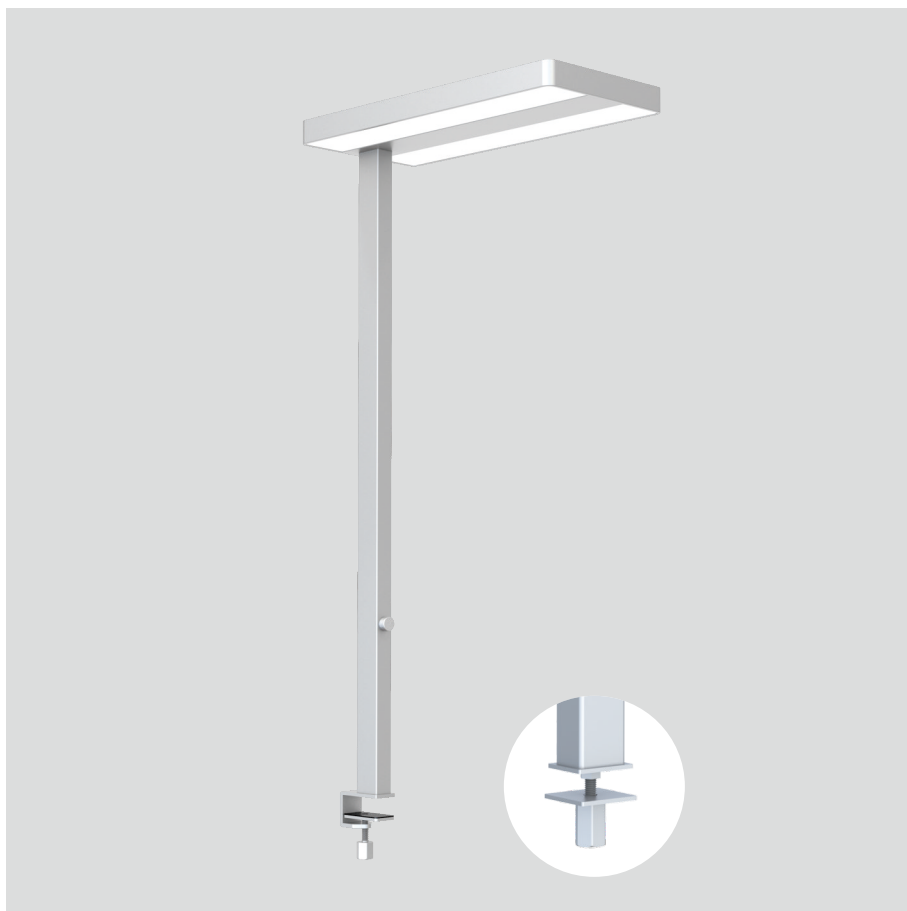

Thor-T

Desk fixed luminaires

21.005.33035

GENERAL

Desktop
Standing
Silver
IP20
indirect 4600 lm
direct 4200 lm
total 8800 lm
Beam Angle \uparrow 110°/90° \downarrow
UGR<18

LED

3000K warm white
CRI \geq 80
L80(B10)50,000H
SDCM <3

PHYSICAL

length 610 mm
width 280 mm
height 1200 mm
4.5 kg

ELECTRICAL

80W
110 lm/W
AC200~240V

The data values for the luminous flux are initially subject to a tolerance of +/- 10%, those for the electrical connected load are initially subject to a tolerance of +/- 10%, and those for the colour temperature are initially subject to a tolerance of +/- 150 K. Product illustrations serve as examples and may differ from the original. No liability is assumed for typographical or printing errors. We reserve the right to make alterations in the interest of improving our products.