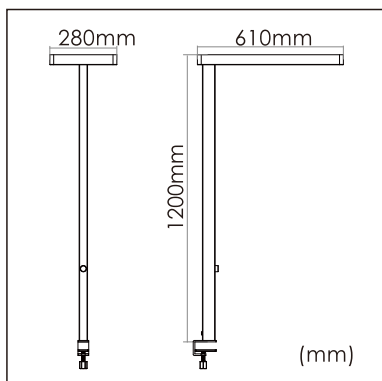

Thor-T

Desk fixed luminaires

21.005.33011

GENERAL

Desktop
Standing
Silver
IP20
indirect 3500 lm
direct 3100 lm
total 6600 lm
Beam Angle \uparrow 110°/90° \downarrow
UGR<18

LED

3000K warm white
CRI \geq 80
L80(B10)50,000H
SDCM <3

PHYSICAL

length 610 mm
width 280 mm
height 1200 mm
4.5 kg

ELECTRICAL

60W
110 lm/W
AC200~240V

The data values for the luminous flux are initially subject to a tolerance of +/- 10%, those for the electrical connected load are initially subject to a tolerance of +/- 10%, and those for the colour temperature are initially subject to a tolerance of +/- 150 K. Product illustrations serve as examples and may differ from the original. No liability is assumed for typographical or printing errors. We reserve the right to make alterations in the interest of improving our products.