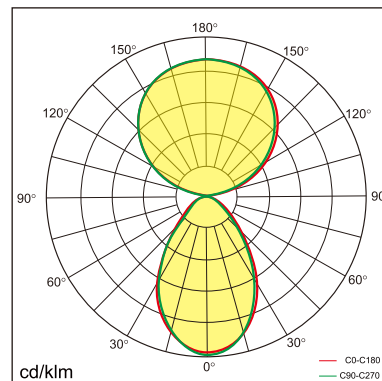

Thor-T

Desk fixed luminaires

21.005.33011

GENERAL

Desktop
Standing
Silver
IP20
indirect 3500 lm
direct 3100 lm
total 6600 lm
Beam Angle \uparrow 110°/90° \downarrow
UGR<18

LED

3000K warm white
CRI \geq 80
L80(B10)50,000H
SDCM <3

PHYSICAL

length 610 mm
width 280 mm
height 1200 mm
4.5 kg

ELECTRICAL

60W
110 lm/W
AC200~240V

The data values for the luminous flux are initially subject to a tolerance of +/- 10%, those for the electrical connected load are initially subject to a tolerance of +/- 10%, and those for the colour temperature are initially subject to a tolerance of +/- 150 K. Product illustrations serve as examples and may differ from the original. No liability is assumed for typographical or printing errors. We reserve the right to make alterations in the interest of improving our products.