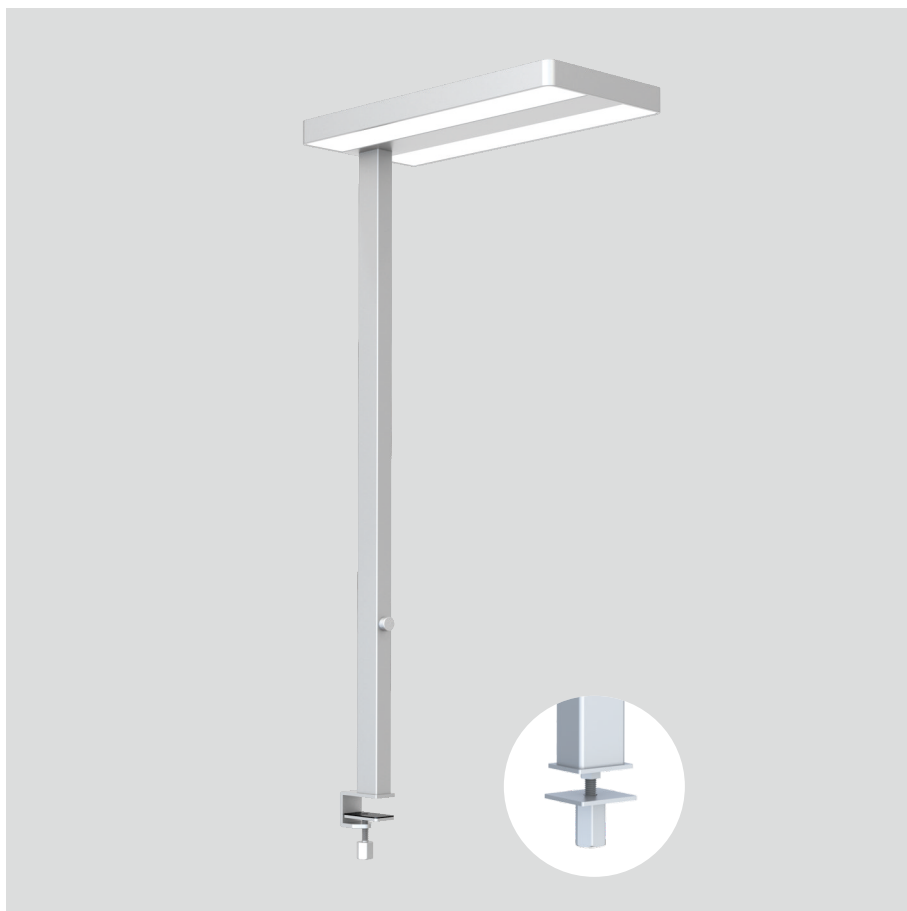

Thor-T

Desk fixed luminaires

21.005.33011

GENERAL

Desktop
Standing
Silver
IP20
indirect 3500 lm
direct 3100 lm
total 6600 lm
Beam Angle \uparrow 110°/90° \downarrow
UGR<18

LED

3000K warm white
CRI \geq 80
L80(B10)50,000H
SDCM <3

PHYSICAL

length 610 mm
width 280 mm
height 1200 mm
4.5 kg

ELECTRICAL

60W
110 lm/W
AC200~240V

The data values for the luminous flux are initially subject to a tolerance of +/- 10%, those for the electrical connected load are initially subject to a tolerance of +/- 10%, and those for the colour temperature are initially subject to a tolerance of +/- 150 K. Product illustrations serve as examples and may differ from the original. No liability is assumed for typographical or printing errors. We reserve the right to make alterations in the interest of improving our products.