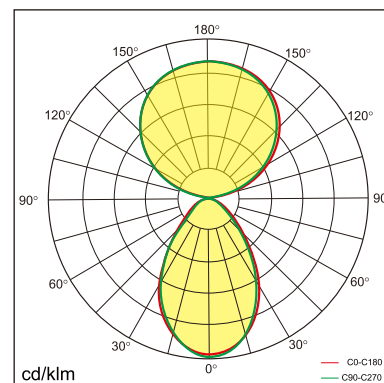

Thor-T

Desk fixed luminaires

21.005.23033

GENERAL

Desktop
Standing
White
IP20
indirect 4600 lm
direct 4200 lm
total 8800 lm
Beam Angle \uparrow 110°/90° \downarrow
UGR<18

LED

3000K warm white
CRI \geq 80
L80(B10)50,000H
SDCM <3

PHYSICAL

length 610 mm
width 280 mm
height 1200 mm
4.5 kg

ELECTRICAL

80W
110 lm/W
AC200~240V

The data values for the luminous flux are initially subject to a tolerance of +/- 10%, those for the electrical connected load are initially subject to a tolerance of +/- 10%, and those for the colour temperature are initially subject to a tolerance of +/- 150 K. Product illustrations serve as examples and may differ from the original. No liability is assumed for typographical or printing errors. We reserve the right to make alterations in the interest of improving our products.