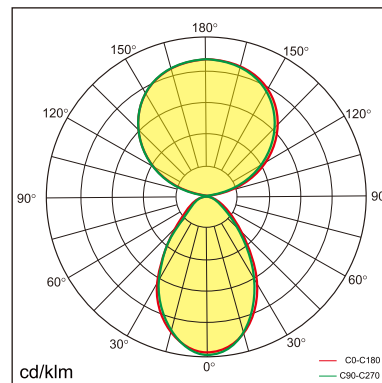

Thor-T

Desk fixed luminaires

21.005.33005

GENERAL

Desktop
Standing
Silver
IP20
indirect 3500 lm
direct 3100 lm
total 6600 lm
Beam Angle \uparrow 110°/90° \downarrow
UGR<18

LED

3000K warm white
CRI \geq 80
L80(B10)50,000H
SDCM <3

PHYSICAL

length 610 mm
width 280 mm
height 1200 mm
4.5 kg

ELECTRICAL

60W
110 lm/W
AC200~240V

The data values for the luminous flux are initially subject to a tolerance of +/- 10%, those for the electrical connected load are initially subject to a tolerance of +/- 10%, and those for the colour temperature are initially subject to a tolerance of +/- 150 K. Product illustrations serve as examples and may differ from the original. No liability is assumed for typographical or printing errors. We reserve the right to make alterations in the interest of improving our products.