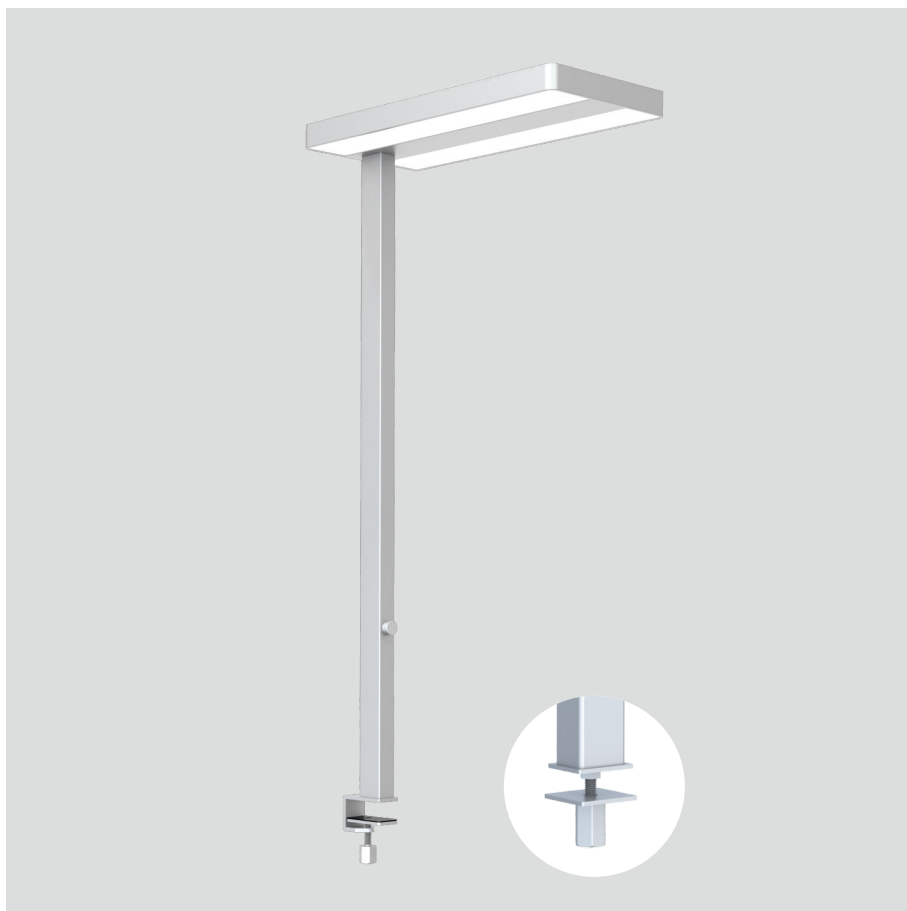

Thor-T

Desk fixed luminaires

21.005.33005

GENERAL

Desktop
Standing
Silver
IP20
indirect 3500 lm
direct 3100 lm
total 6600 lm
Beam Angle \uparrow 110°/90° \downarrow
UGR<18

LED

3000K warm white
CRI \geq 80
L80(B10)50,000H
SDCM <3

PHYSICAL

length 610 mm
width 280 mm
height 1200 mm
4.5 kg

ELECTRICAL

60W
110 lm/W
AC200~240V

The data values for the luminous flux are initially subject to a tolerance of +/- 10%, those for the electrical connected load are initially subject to a tolerance of +/- 10%, and those for the colour temperature are initially subject to a tolerance of +/- 150 K. Product illustrations serve as examples and may differ from the original. No liability is assumed for typographical or printing errors. We reserve the right to make alterations in the interest of improving our products.