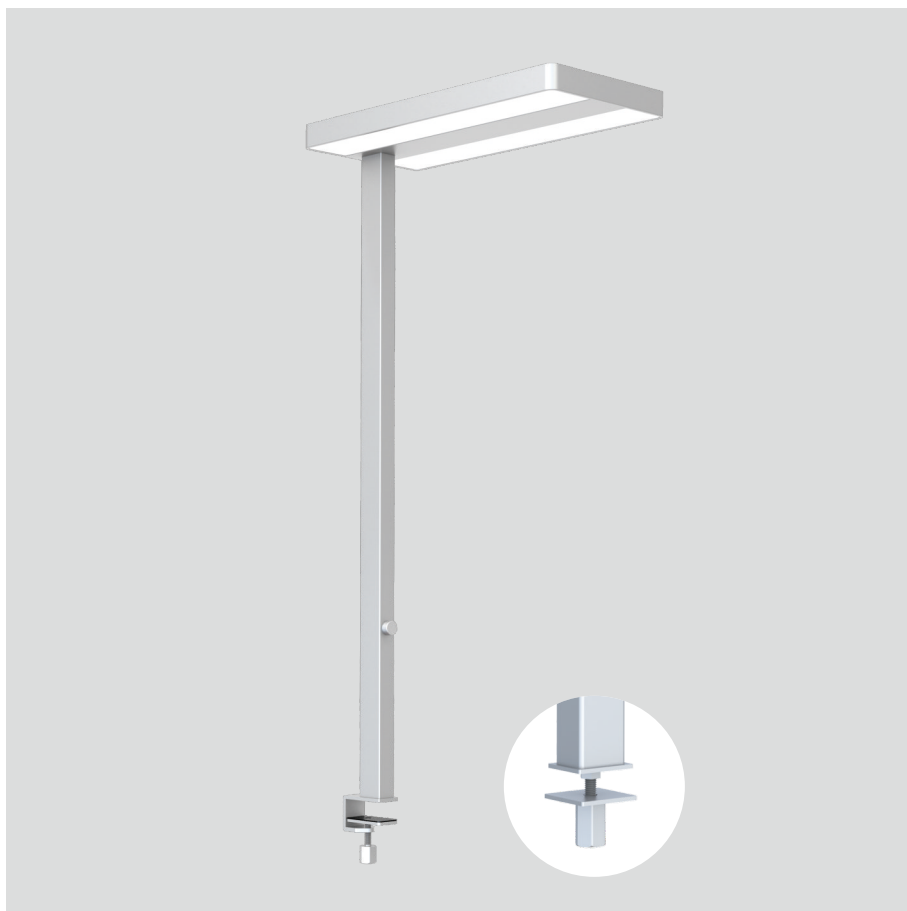

Thor-T

Desk fixed luminaires

21.005.33023

GENERAL

Desktop
Standing
Silver
IP20
indirect 4600 lm
direct 4200 lm
total 8800 lm
Beam Angle $\uparrow 110^\circ/90^\circ \downarrow$
UGR < 18

LED

3000K warm white
CRI ≥ 80
L80(B10)50,000H
SDCM < 3

PHYSICAL

length 610 mm
width 280 mm
height 1200 mm
4.5 kg

ELECTRICAL

80W
110 lm/W
AC200~240V

The data values for the luminous flux are initially subject to a tolerance of +/- 10%, those for the electrical connected load are initially subject to a tolerance of +/- 10%, and those for the colour temperature are initially subject to a tolerance of +/- 150 K. Product illustrations serve as examples and may differ from the original. No liability is assumed for typographical or printing errors. We reserve the right to make alterations in the interest of improving our products.