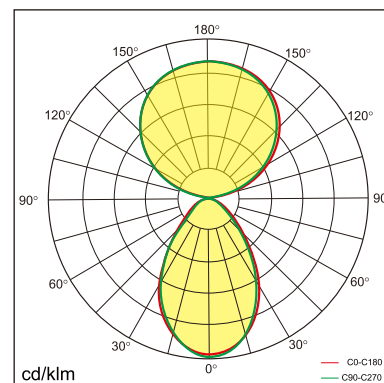

Thor-T

Desk fixed luminaires

21.005.33023

GENERAL

Desktop
Standing
Silver
IP20
indirect 4600 lm
direct 4200 lm
total 8800 lm
Beam Angle $\uparrow 110^\circ/90^\circ \downarrow$
UGR < 18

LED

3000K warm white
CRI ≥ 80
L80(B10)50,000H
SDCM < 3

PHYSICAL

length 610 mm
width 280 mm
height 1200 mm
4.5 kg

ELECTRICAL

80W
110 lm/W
AC200~240V

The data values for the luminous flux are initially subject to a tolerance of +/- 10%, those for the electrical connected load are initially subject to a tolerance of +/- 10%, and those for the colour temperature are initially subject to a tolerance of +/- 150 K. Product illustrations serve as examples and may differ from the original. No liability is assumed for typographical or printing errors. We reserve the right to make alterations in the interest of improving our products.