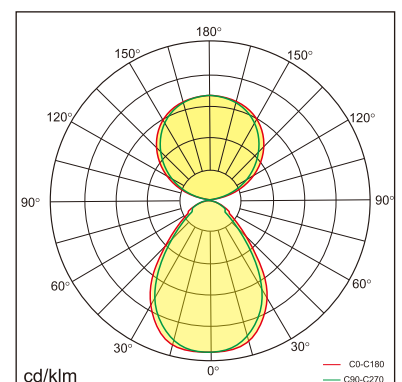

Odin-TS

Desk fixed luminaires

21.004.14029

GENERAL

Desktop
Standing
black
IP20
indirect 4000 lm
direct 4000 lm
total 8000 lm
Beam Angle $\uparrow 110^\circ/90^\circ \downarrow$
UGR < 18

LED

4000K neutral white
CRI ≥ 80
L80(B10)50,000H
SDCM < 3

PHYSICAL

length 692 mm
width 310 mm
height 1200 mm
6 kg

ELECTRICAL

80W
100 lm/W
AC200~240V

The data values for the luminous flux are initially subject to a tolerance of +/- 10%, those for the electrical connected load are initially subject to a tolerance of +/- 10%, and those for the colour temperature are initially subject to a tolerance of +/- 150 K. Product illustrations serve as examples and may differ from the original. No liability is assumed for typographical or printing errors. We reserve the right to make alterations in the interest of improving our products.