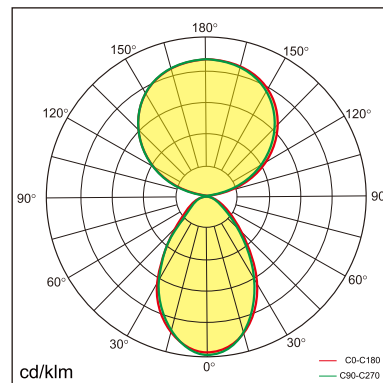

Thor-T

Desk fixed luminaires

21.005.33017

GENERAL

Desktop
Standing
Silver
IP20
indirect 3500 lm
direct 3100 lm
total 6600 lm
Beam Angle \uparrow 110°/90° \downarrow
UGR<18

LED

3000K warm white
CRI \geq 80
L80(B10)50,000H
SDCM <3

PHYSICAL

length 610 mm
width 280 mm
height 1200 mm
4.5 kg

ELECTRICAL

60W
110 lm/W
AC200~240V

The data values for the luminous flux are initially subject to a tolerance of +/- 10%, those for the electrical connected load are initially subject to a tolerance of +/- 10%, and those for the colour temperature are initially subject to a tolerance of +/- 150 K. Product illustrations serve as examples and may differ from the original. No liability is assumed for typographical or printing errors. We reserve the right to make alterations in the interest of improving our products.