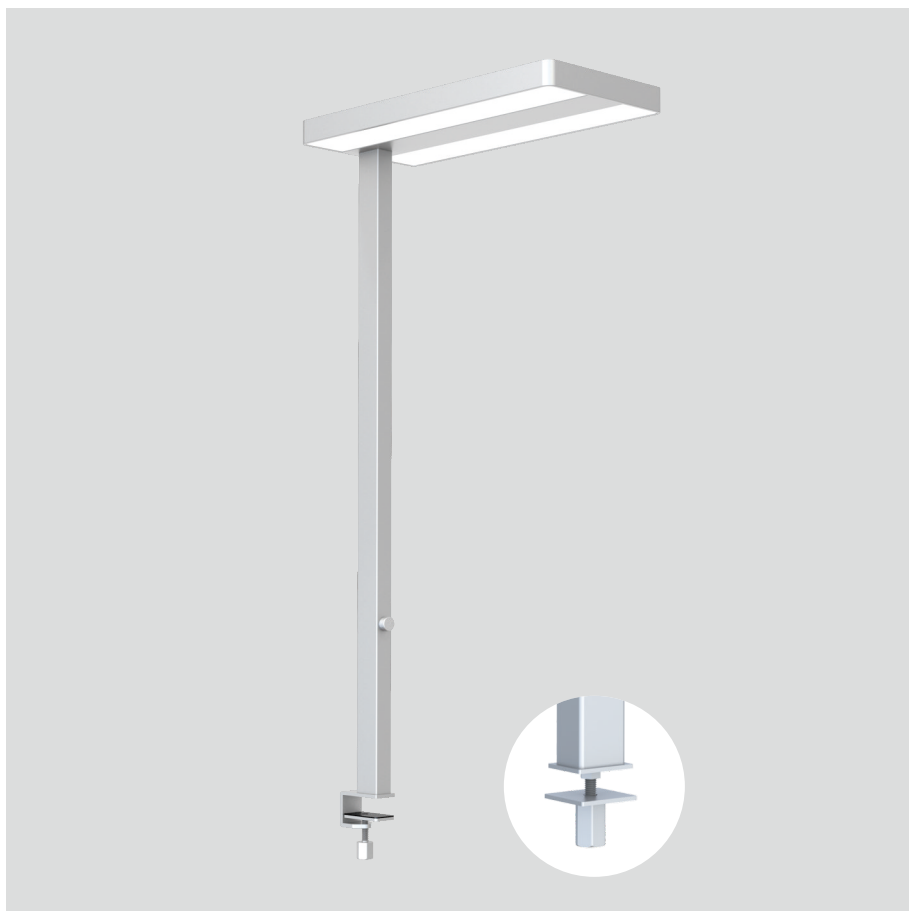

Thor-T

Desk fixed luminaires

21.005.33017

GENERAL

Desktop
Standing
Silver
IP20
indirect 3500 lm
direct 3100 lm
total 6600 lm
Beam Angle \uparrow 110°/90° \downarrow
UGR<18

LED

3000K warm white
CRI \geq 80
L80(B10)50,000H
SDCM <3

PHYSICAL

length 610 mm
width 280 mm
height 1200 mm
4.5 kg

ELECTRICAL

60W
110 lm/W
AC200~240V

The data values for the luminous flux are initially subject to a tolerance of +/- 10%, those for the electrical connected load are initially subject to a tolerance of +/- 10%, and those for the colour temperature are initially subject to a tolerance of +/- 150 K. Product illustrations serve as examples and may differ from the original. No liability is assumed for typographical or printing errors. We reserve the right to make alterations in the interest of improving our products.