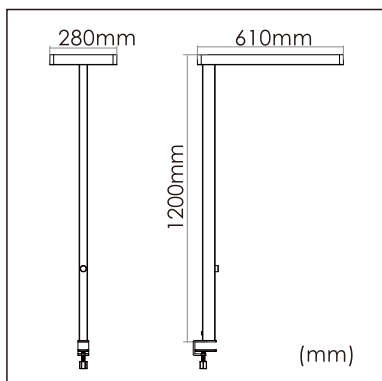

Thor-T

Desk fixed luminaires

21.005.24034

GENERAL

Desktop
Standing
White
IP20
indirect 4600 lm
direct 4200 lm
total 8800 lm
Beam Angle $\uparrow 110^\circ/90^\circ \downarrow$
UGR < 18

LED

4000K neutral white
CRI ≥ 80
L80(B10)50,000H
SDCM < 3

PHYSICAL

length 610 mm
width 280 mm
height 1200 mm
4.5 kg

ELECTRICAL

80W
110 lm/W
AC200~240V

The data values for the luminous flux are initially subject to a tolerance of +/- 10%, those for the electrical connected load are initially subject to a tolerance of +/- 10%, and those for the colour temperature are initially subject to a tolerance of +/- 150 K. Product illustrations serve as examples and may differ from the original. No liability is assumed for typographical or printing errors. We reserve the right to make alterations in the interest of improving our products.