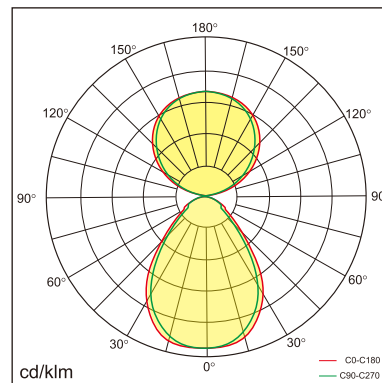

Odin-TR

Desk fixed luminaires

21.003.16021

GENERAL

Desktop
Standing
black
IP20
indirect 3400 lm
direct 3400 lm
total 6800 lm
Beam Angle $\uparrow 110^\circ/90^\circ \downarrow$
UGR < 18

LED

3000~6000K Variable
CRI ≥ 80
L80(B10)50,000H
SDCM < 3

PHYSICAL

length 692 mm
width 310 mm
height 1200 mm
6.2 kg

ELECTRICAL

80W
90 lm/W
AC200~240V

The data values for the luminous flux are initially subject to a tolerance of +/- 10%, those for the electrical connected load are initially subject to a tolerance of +/- 10%, and those for the colour temperature are initially subject to a tolerance of +/- 150 K. Product illustrations serve as examples and may differ from the original. No liability is assumed for typographical or printing errors. We reserve the right to make alterations in the interest of improving our products.