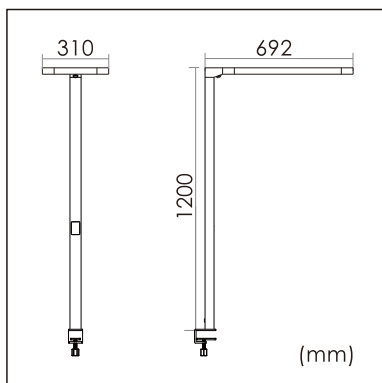

Odin-TR

Desk fixed luminaires

21.003.16021

GENERAL

Desktop
Standing
black
IP20
indirect 3400 lm
direct 3400 lm
total 6800 lm
Beam Angle $\uparrow 110^\circ/90^\circ \downarrow$
UGR < 18

LED

3000~6000K Variable
CRI ≥ 80
L80(B10)50,000H
SDCM < 3

PHYSICAL

length 692 mm
width 310 mm
height 1200 mm
6.2 kg

ELECTRICAL

80W
90 lm/W
AC200~240V

The data values for the luminous flux are initially subject to a tolerance of +/- 10%, those for the electrical connected load are initially subject to a tolerance of +/- 10%, and those for the colour temperature are initially subject to a tolerance of +/- 150 K. Product illustrations serve as examples and may differ from the original. No liability is assumed for typographical or printing errors. We reserve the right to make alterations in the interest of improving our products.