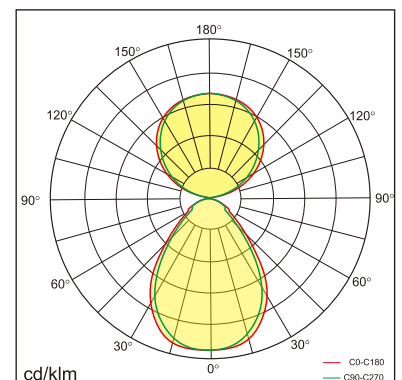

Odin-TS

Desk fixed luminaires

21.004.23031

GENERAL

Desktop
Standing
White
IP20
indirect 4000 lm
direct 4000 lm
total 8000 lm
Beam Angle $\uparrow 110^\circ/90^\circ \downarrow$
UGR < 18

LED

3000K warm white
CRI ≥ 80
L80(B10)50,000H
SDCM < 3

PHYSICAL

length 692 mm
width 310 mm
height 1200 mm
6 kg

ELECTRICAL

80W
100 lm/W
AC200~240V

The data values for the luminous flux are initially subject to a tolerance of +/- 10%, those for the electrical connected load are initially subject to a tolerance of +/- 10%, and those for the colour temperature are initially subject to a tolerance of +/- 150 K. Product illustrations serve as examples and may differ from the original. No liability is assumed for typographical or printing errors. We reserve the right to make alterations in the interest of improving our products.