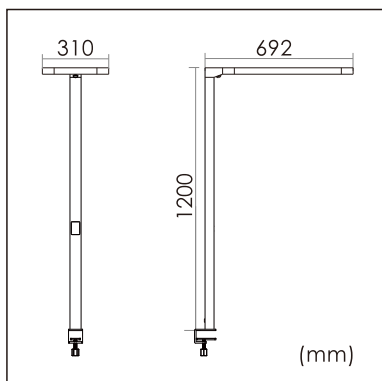

Odin-TR

Desk fixed luminaires

21.003.23031

GENERAL

Desktop
Standing
White
IP20
indirect 4000 lm
direct 4000 lm
total 8000 lm
Beam Angle $\uparrow 110^\circ/90^\circ \downarrow$
UGR < 18

LED

3000K warm white
CRI ≥ 80
L80(B10)50,000H
SDCM < 3

PHYSICAL

length 692 mm
width 310 mm
height 1200 mm
6.2 kg

ELECTRICAL

80W
100 lm/W
AC200~240V

The data values for the luminous flux are initially subject to a tolerance of +/- 10%, those for the electrical connected load are initially subject to a tolerance of +/- 10%, and those for the colour temperature are initially subject to a tolerance of +/- 150 K. Product illustrations serve as examples and may differ from the original. No liability is assumed for typographical or printing errors. We reserve the right to make alterations in the interest of improving our products.