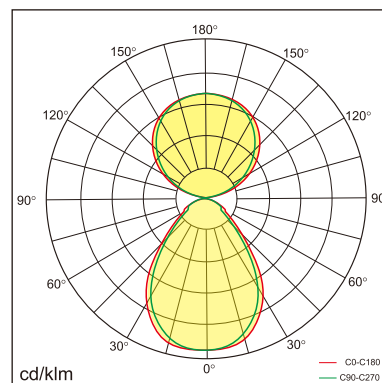

Odin-TR

Desk fixed luminaires

21.003.23031

GENERAL

Desktop
Standing
White
IP20
indirect 4000 lm
direct 4000 lm
total 8000 lm
Beam Angle $\uparrow 110^\circ/90^\circ \downarrow$
UGR < 18

LED

3000K warm white
CRI ≥ 80
L80(B10)50,000H
SDCM < 3

PHYSICAL

length 692 mm
width 310 mm
height 1200 mm
6.2 kg

ELECTRICAL

80W
100 lm/W
AC200~240V

The data values for the luminous flux are initially subject to a tolerance of +/- 10%, those for the electrical connected load are initially subject to a tolerance of +/- 10%, and those for the colour temperature are initially subject to a tolerance of +/- 150 K. Product illustrations serve as examples and may differ from the original. No liability is assumed for typographical or printing errors. We reserve the right to make alterations in the interest of improving our products.