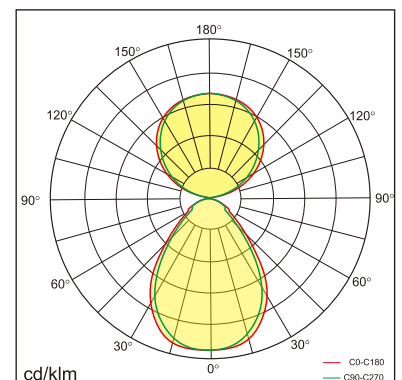

Odin-TS

Desk fixed luminaires

21.004.16030

GENERAL

Desktop
Standing
black
IP20
indirect 2600 lm
direct 2600 lm
total 5200 lm
Beam Angle $\uparrow 110^\circ/90^\circ \downarrow$
UGR < 18

LED

3000~6000K Variable
CRI ≥ 80
L80(B10)50,000H
SDCM < 3

PHYSICAL

length 692 mm
width 310 mm
height 1200 mm
6 kg

ELECTRICAL

80W
90 lm/W
AC200~240V

The data values for the luminous flux are initially subject to a tolerance of +/- 10%, those for the electrical connected load are initially subject to a tolerance of +/- 10%, and those for the colour temperature are initially subject to a tolerance of +/- 150 K. Product illustrations serve as examples and may differ from the original. No liability is assumed for typographical or printing errors. We reserve the right to make alterations in the interest of improving our products.