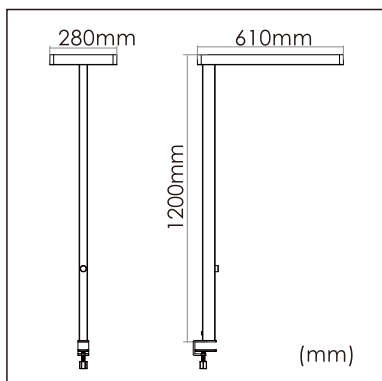

Thor-T

Desk fixed luminaires

21.005.34012

GENERAL

Desktop
Standing
Silver
IP20
indirect 3500 lm
direct 3100 lm
total 6600 lm
Beam Angle $\uparrow 110^\circ/90^\circ \downarrow$
UGR < 18

LED

4000K neutral white
CRI ≥ 80
L80(B10)50,000H
SDCM < 3

PHYSICAL

length 610 mm
width 280 mm
height 1200 mm
4.5 kg

ELECTRICAL

60W
110 lm/W
AC200~240V

The data values for the luminous flux are initially subject to a tolerance of +/- 10%, those for the electrical connected load are initially subject to a tolerance of +/- 10%, and those for the colour temperature are initially subject to a tolerance of +/- 150 K. Product illustrations serve as examples and may differ from the original. No liability is assumed for typographical or printing errors. We reserve the right to make alterations in the interest of improving our products.