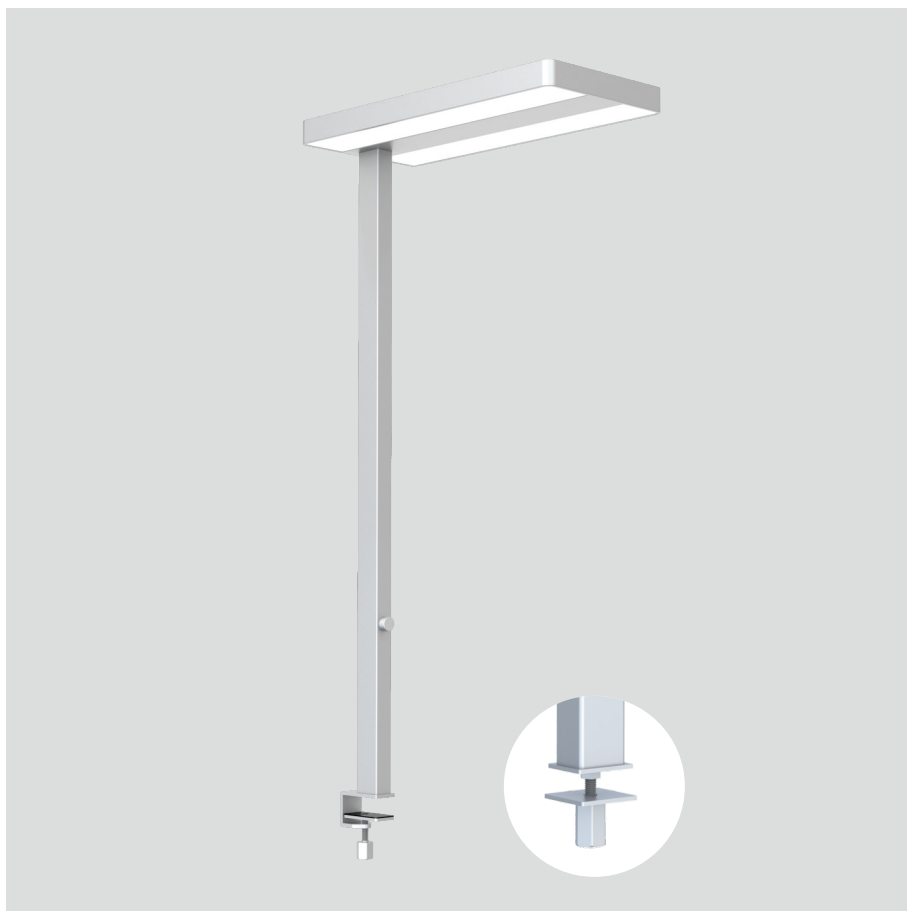

Thor-T

Desk fixed luminaires

21.005.34012

GENERAL

Desktop
Standing
Silver
IP20
indirect 3500 lm
direct 3100 lm
total 6600 lm
Beam Angle $\uparrow 110^\circ/90^\circ \downarrow$
UGR < 18

LED

4000K neutral white
CRI ≥ 80
L80(B10)50,000H
SDCM < 3

PHYSICAL

length 610 mm
width 280 mm
height 1200 mm
4.5 kg

ELECTRICAL

60W
110 lm/W
AC200~240V

The data values for the luminous flux are initially subject to a tolerance of +/- 10%, those for the electrical connected load are initially subject to a tolerance of +/- 10%, and those for the colour temperature are initially subject to a tolerance of +/- 150 K. Product illustrations serve as examples and may differ from the original. No liability is assumed for typographical or printing errors. We reserve the right to make alterations in the interest of improving our products.