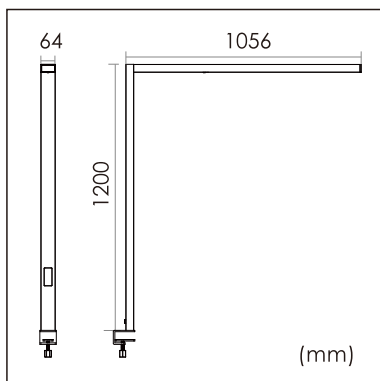

The data values for the luminous flux are initially subject to a tolerance of +/- 10%, those for the electrical connected load are initially subject to a tolerance of +/- 10%, and those for the colour temperature are initially subject to a tolerance of +/- 150 K. Product illustrations serve as examples and may differ from the original. No liability is assumed for typographical or printing errors. We reserve the right to make alterations in the interest of improving our products.