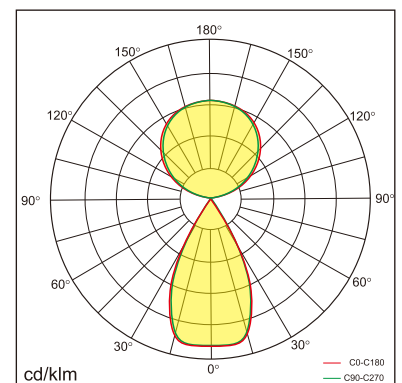

The data values for the luminous flux are initially subject to a tolerance of +/- 10%, those for the electrical connected load are initially subject to a tolerance of +/- 10%, and those for the colour temperature are initially subject to a tolerance of +/- 150 K. Product illustrations serve as examples and may differ from the original. No liability is assumed for typographical or printing errors. We reserve the right to make alterations in the interest of improving our products.