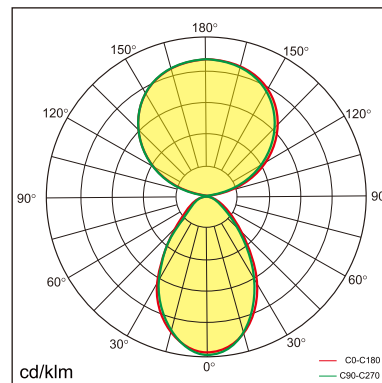

Thor-T

Desk fixed luminaires

21.005.23003

GENERAL

Desktop
Standing
White
IP20
indirect 3500 lm
direct 3100 lm
total 6600 lm
Beam Angle \uparrow 110°/90° \downarrow
UGR<18

LED

3000K warm white
CRI \geq 80
L80(B10)50,000H
SDCM <3

PHYSICAL

length 610 mm
width 280 mm
height 1200 mm
4.5 kg

ELECTRICAL

60W
110 lm/W
AC200~240V

The data values for the luminous flux are initially subject to a tolerance of +/- 10%, those for the electrical connected load are initially subject to a tolerance of +/- 10%, and those for the colour temperature are initially subject to a tolerance of +/- 150 K. Product illustrations serve as examples and may differ from the original. No liability is assumed for typographical or printing errors. We reserve the right to make alterations in the interest of improving our products.