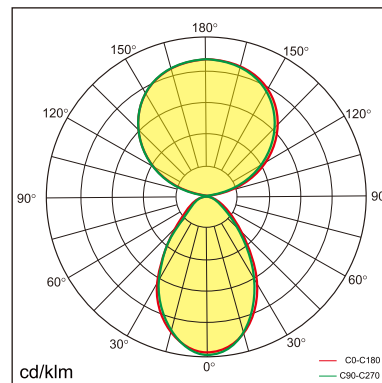

Thor-T

Desk fixed luminaires

21.005.13031

GENERAL

Desktop
Standing
black
IP20
indirect 4600 lm
direct 4200 lm
total 8800 lm
Beam Angle $\uparrow 110^\circ/90^\circ \downarrow$
UGR < 18

LED

3000K warm white
CRI ≥ 80
L80(B10)50,000H
SDCM < 3

PHYSICAL

length 610 mm
width 280 mm
height 1200 mm
4.5 kg

ELECTRICAL

80W
110 lm/W
AC200~240V

The data values for the luminous flux are initially subject to a tolerance of +/- 10%, those for the electrical connected load are initially subject to a tolerance of +/- 10%, and those for the colour temperature are initially subject to a tolerance of +/- 150 K. Product illustrations serve as examples and may differ from the original. No liability is assumed for typographical or printing errors. We reserve the right to make alterations in the interest of improving our products.