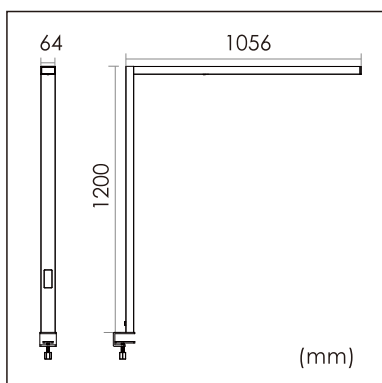

Freyr-T

Desk fixed luminaires

21.002.14002

GENERAL

Desktop
Standing
black
IP20
indirect 6600 lm
direct 3000 lm
total 9600 lm
Beam Angle $\uparrow 110^\circ/50^\circ\downarrow$
UGR < 6

LED

4000K neutral white
CRI ≥ 80
L80(B10)50,000H
SDCM < 3

PHYSICAL

length 1056 mm
width 64 mm
height 1200 mm
4.6 kg

ELECTRICAL

80W
120 lm/W
AC200~240V

The data values for the luminous flux are initially subject to a tolerance of +/- 10%, those for the electrical connected load are initially subject to a tolerance of +/- 10%, and those for the colour temperature are initially subject to a tolerance of +/- 150 K. Product illustrations serve as examples and may differ from the original. No liability is assumed for typographical or printing errors. We reserve the right to make alterations in the interest of improving our products.