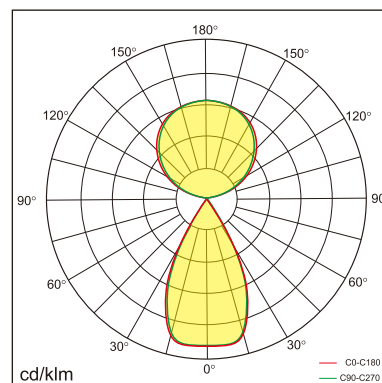

Freyr-T

Desk fixed luminaires

21.002.14002

GENERAL

Desktop
Standing
black
IP20
indirect 6600 lm
direct 3000 lm
total 9600 lm
Beam Angle $\uparrow 110^\circ/50^\circ\downarrow$
UGR < 6

LED

4000K neutral white
CRI ≥ 80
L80(B10)50,000H
SDCM < 3

PHYSICAL

length 1056 mm
width 64 mm
height 1200 mm
4.6 kg

ELECTRICAL

80W
120 lm/W
AC200~240V

The data values for the luminous flux are initially subject to a tolerance of +/- 10%, those for the electrical connected load are initially subject to a tolerance of +/- 10%, and those for the colour temperature are initially subject to a tolerance of +/- 150 K. Product illustrations serve as examples and may differ from the original. No liability is assumed for typographical or printing errors. We reserve the right to make alterations in the interest of improving our products.