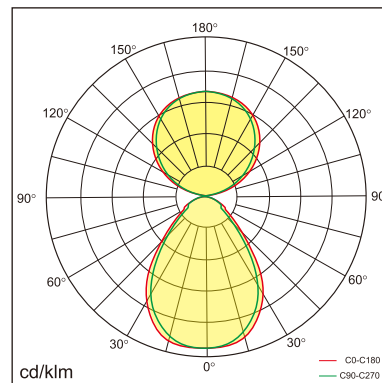

Odin-TR

Desk fixed luminaires

21.003.24023

GENERAL

Desktop
Standing
White
IP20
indirect 4000 lm
direct 4000 lm
total 8000 lm
Beam Angle $\uparrow 110^\circ/90^\circ \downarrow$
UGR < 18

LED

4000K neutral white
CRI ≥ 80
L80(B10)50,000H
SDCM < 3

PHYSICAL

length 692 mm
width 310 mm
height 1200 mm
6.2 kg

ELECTRICAL

80W
100 lm/W
AC200~240V

The data values for the luminous flux are initially subject to a tolerance of +/- 10%, those for the electrical connected load are initially subject to a tolerance of +/- 10%, and those for the colour temperature are initially subject to a tolerance of +/- 150 K. Product illustrations serve as examples and may differ from the original. No liability is assumed for typographical or printing errors. We reserve the right to make alterations in the interest of improving our products.