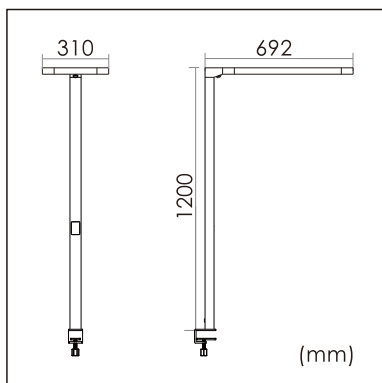

Odin-TR

Desk fixed luminaires

21.003.24023

GENERAL

Desktop
Standing
White
IP20
indirect 4000 lm
direct 4000 lm
total 8000 lm
Beam Angle $\uparrow 110^\circ/90^\circ \downarrow$
UGR < 18

LED

4000K neutral white
CRI ≥ 80
L80(B10)50,000H
SDCM < 3

PHYSICAL

length 692 mm
width 310 mm
height 1200 mm
6.2 kg

ELECTRICAL

80W
100 lm/W
AC200~240V

The data values for the luminous flux are initially subject to a tolerance of +/- 10%, those for the electrical connected load are initially subject to a tolerance of +/- 10%, and those for the colour temperature are initially subject to a tolerance of +/- 150 K. Product illustrations serve as examples and may differ from the original. No liability is assumed for typographical or printing errors. We reserve the right to make alterations in the interest of improving our products.