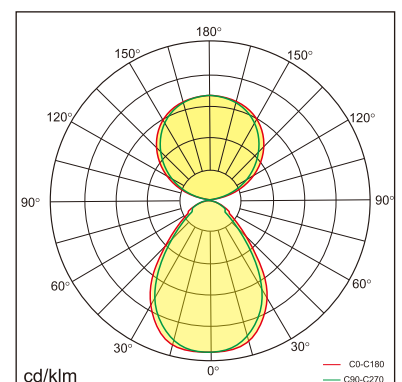

Odin-TS

Desk fixed luminaires

21.004.24032

GENERAL

Desktop
Standing
White
IP20
indirect 4000 lm
direct 4000 lm
total 8000 lm
Beam Angle $\uparrow 110^\circ/90^\circ \downarrow$
UGR < 18

LED

4000K neutral white
CRI ≥ 80
L80(B10)50,000H
SDCM < 3

PHYSICAL

length 692 mm
width 310 mm
height 1200 mm
6 kg

ELECTRICAL

80W
100 lm/W
AC200~240V

The data values for the luminous flux are initially subject to a tolerance of +/- 10%, those for the electrical connected load are initially subject to a tolerance of +/- 10%, and those for the colour temperature are initially subject to a tolerance of +/- 150 K. Product illustrations serve as examples and may differ from the original. No liability is assumed for typographical or printing errors. We reserve the right to make alterations in the interest of improving our products.