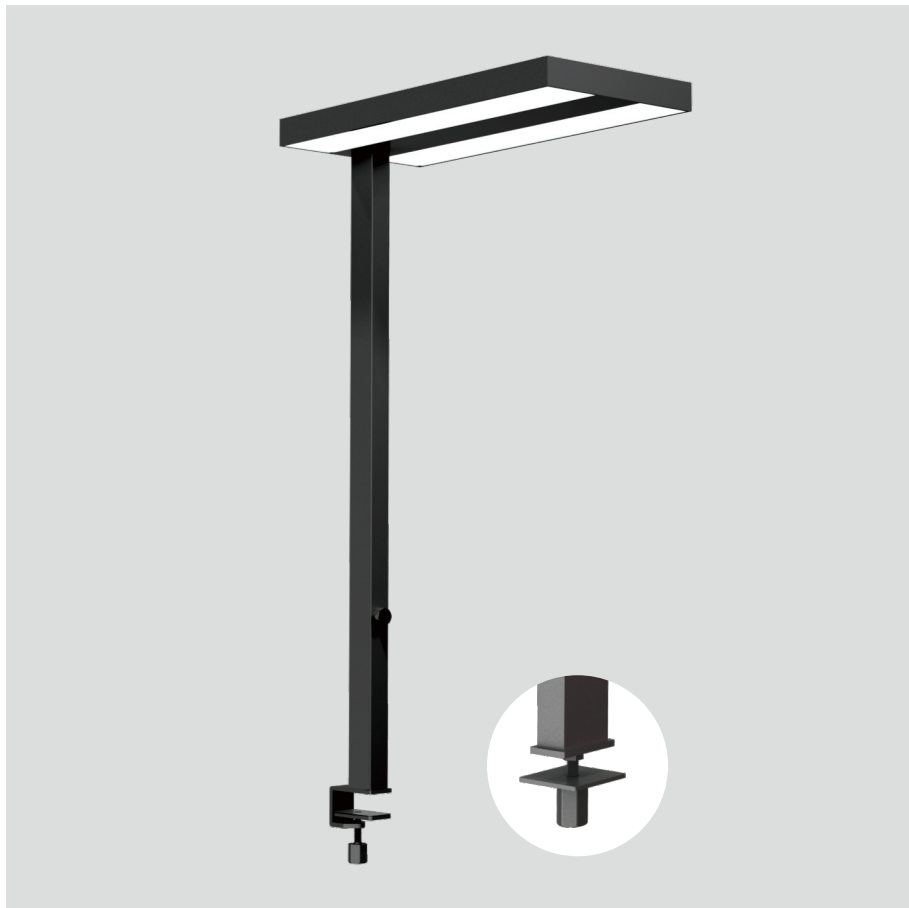

Vale-T

Desk fixed luminaires

21.006.13007

GENERAL

Desktop
Standing
black
IP20
indirect 3500 lm
direct 3100 lm
total 6600 lm
Beam Angle $\uparrow 110^\circ/90^\circ \downarrow$
UGR < 18

LED

4000K neutral white
CRI ≥ 80
L80(B10)50,000H
SDCM < 3

PHYSICAL

length 610 mm
width 280 mm
height 1200 mm
4.5 kg

ELECTRICAL

60W
110 lm/W
AC200~240V

The data values for the luminous flux are initially subject to a tolerance of +/- 10%, those for the electrical connected load are initially subject to a tolerance of +/- 10%, and those for the colour temperature are initially subject to a tolerance of +/- 150 K. Product illustrations serve as examples and may differ from the original. No liability is assumed for typographical or printing errors. We reserve the right to make alterations in the interest of improving our products.