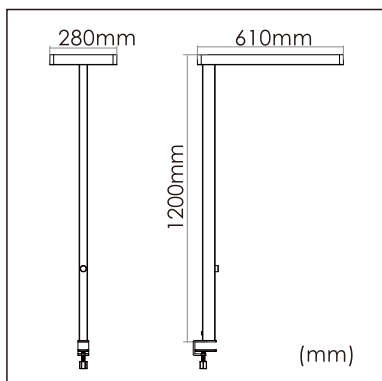

Vale-T

Desk fixed luminaires

21.006.13007

GENERAL

Desktop
Standing
black
IP20
indirect 3500 lm
direct 3100 lm
total 6600 lm
Beam Angle $\uparrow 110^\circ/90^\circ \downarrow$
UGR < 18

LED

4000K neutral white
CRI ≥ 80
L80(B10)50,000H
SDCM < 3

PHYSICAL

length 610 mm
width 280 mm
height 1200 mm
4.5 kg

ELECTRICAL

60W
110 lm/W
AC200~240V

The data values for the luminous flux are initially subject to a tolerance of +/- 10%, those for the electrical connected load are initially subject to a tolerance of +/- 10%, and those for the colour temperature are initially subject to a tolerance of +/- 150 K. Product illustrations serve as examples and may differ from the original. No liability is assumed for typographical or printing errors. We reserve the right to make alterations in the interest of improving our products.