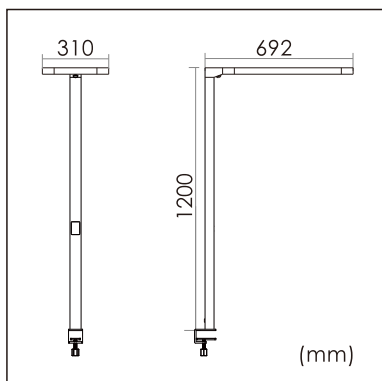

The data values for the luminous flux are initially subject to a tolerance of +/- 10%, those for the electrical connected load are initially subject to a tolerance of +/- 10%, and those for the colour temperature are initially subject to a tolerance of +/- 150 K. Product illustrations serve as examples and may differ from the original. No liability is assumed for typographical or printing errors. We reserve the right to make alterations in the interest of improving our products.