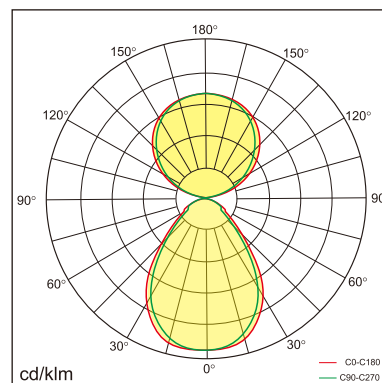

The data values for the luminous flux are initially subject to a tolerance of +/- 10%, those for the electrical connected load are initially subject to a tolerance of +/- 10%, and those for the colour temperature are initially subject to a tolerance of +/- 150 K. Product illustrations serve as examples and may differ from the original. No liability is assumed for typographical or printing errors. We reserve the right to make alterations in the interest of improving our products.