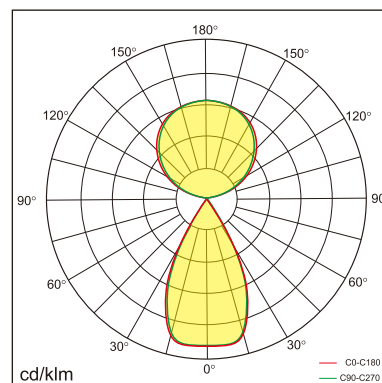

Freyr-T

Desk fixed luminaires

21.002.24005

GENERAL

Desktop
Standing
White
IP20
indirect 6600 lm
direct 3000 lm
total 9600 lm
Beam Angle $\uparrow 110^\circ/50^\circ\downarrow$
UGR < 6

LED

4000K neutral white
CRI ≥ 80
L80(B10)50,000H
SDCM < 3

PHYSICAL

length 1056 mm
width 64 mm
height 1200 mm
4.6 kg

ELECTRICAL

80W
120 lm/W
AC200~240V

The data values for the luminous flux are initially subject to a tolerance of +/- 10%, those for the electrical connected load are initially subject to a tolerance of +/- 10%, and those for the colour temperature are initially subject to a tolerance of +/- 150 K. Product illustrations serve as examples and may differ from the original. No liability is assumed for typographical or printing errors. We reserve the right to make alterations in the interest of improving our products.