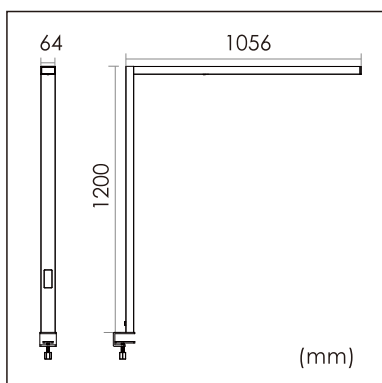

Freyr-T

Desk fixed luminaires

21.002.24005

GENERAL

Desktop
Standing
White
IP20
indirect 6600 lm
direct 3000 lm
total 9600 lm
Beam Angle $\uparrow 110^\circ/50^\circ\downarrow$
UGR < 6

LED

4000K neutral white
CRI ≥ 80
L80(B10)50,000H
SDCM < 3

PHYSICAL

length 1056 mm
width 64 mm
height 1200 mm
4.6 kg

ELECTRICAL

80W
120 lm/W
AC200~240V

The data values for the luminous flux are initially subject to a tolerance of +/- 10%, those for the electrical connected load are initially subject to a tolerance of +/- 10%, and those for the colour temperature are initially subject to a tolerance of +/- 150 K. Product illustrations serve as examples and may differ from the original. No liability is assumed for typographical or printing errors. We reserve the right to make alterations in the interest of improving our products.