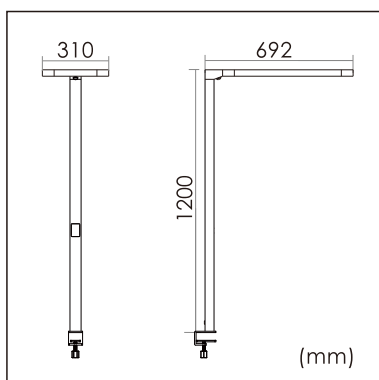

The data values for the luminous flux are initially subject to a tolerance of +/- 10%, those for the electrical connected load are initially subject to a tolerance of +/- 10%, and those for the colour temperature are initially subject to a tolerance of +/- 150 K. Product illustrations serve as examples and may differ from the original. No liability is assumed for typographical or printing errors. We reserve the right to make alterations in the interest of improving our products.