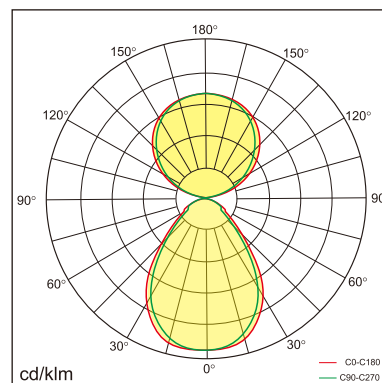

Odin-TR

Desk fixed luminaires

21.003.36018

GENERAL

Desktop
Standing
Silver
IP20
indirect 2600 lm
direct 2600 lm
total 5200 lm
Beam Angle $\uparrow 110^\circ/90^\circ \downarrow$
UGR < 18

LED

3000~6000K Variable
CRI ≥ 80
L80(B10)50,000H
SDCM < 3

PHYSICAL

length 692 mm
width 310 mm
height 1200 mm
6.2 kg

ELECTRICAL

60W
90 lm/W
AC200~240V

The data values for the luminous flux are initially subject to a tolerance of +/- 10%, those for the electrical connected load are initially subject to a tolerance of +/- 10%, and those for the colour temperature are initially subject to a tolerance of +/- 150 K. Product illustrations serve as examples and may differ from the original. No liability is assumed for typographical or printing errors. We reserve the right to make alterations in the interest of improving our products.