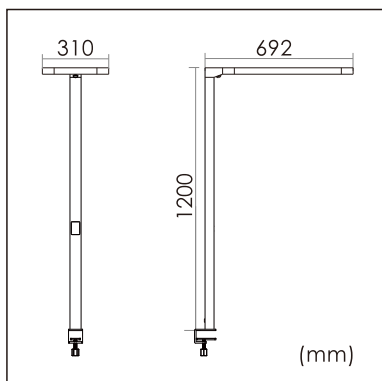

Odin-TR

Desk fixed luminaires

21.003.36018

GENERAL

Desktop
Standing
Silver
IP20
indirect 2600 lm
direct 2600 lm
total 5200 lm
Beam Angle $\uparrow 110^\circ/90^\circ \downarrow$
UGR < 18

LED

3000~6000K Variable
CRI ≥ 80
L80(B10)50,000H
SDCM < 3

PHYSICAL

length 692 mm
width 310 mm
height 1200 mm
6.2 kg

ELECTRICAL

60W
90 lm/W
AC200~240V

The data values for the luminous flux are initially subject to a tolerance of +/- 10%, those for the electrical connected load are initially subject to a tolerance of +/- 10%, and those for the colour temperature are initially subject to a tolerance of +/- 150 K. Product illustrations serve as examples and may differ from the original. No liability is assumed for typographical or printing errors. We reserve the right to make alterations in the interest of improving our products.