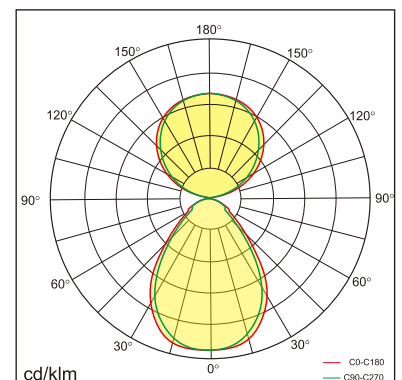

Odin-TS

Desk fixed luminaires

21.004.14011

GENERAL

Desktop
Standing
black
IP20
indirect 3000 lm
direct 3000 lm
total 6000 lm
Beam Angle $\uparrow 110^\circ/90^\circ \downarrow$
UGR < 18

LED

4000K neutral white
CRI ≥ 80
L80(B10)50,000H
SDCM < 3

PHYSICAL

length 692 mm
width 310 mm
height 1200 mm
6 kg

ELECTRICAL

60W
100 lm/W
AC200~240V

The data values for the luminous flux are initially subject to a tolerance of +/- 10%, those for the electrical connected load are initially subject to a tolerance of +/- 10%, and those for the colour temperature are initially subject to a tolerance of +/- 150 K. Product illustrations serve as examples and may differ from the original. No liability is assumed for typographical or printing errors. We reserve the right to make alterations in the interest of improving our products.