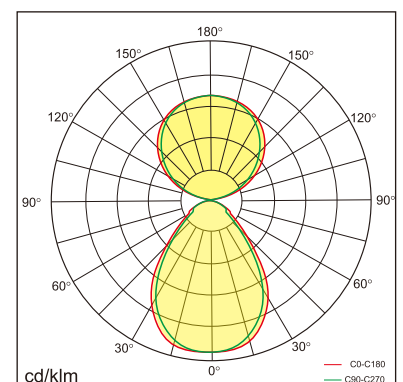

Odin-TS

Desk fixed luminaires

21.004.33016

GENERAL

Desktop
Standing
Silver
IP20
indirect 3000 lm
direct 3000 lm
total 6000 lm
Beam Angle $\uparrow 110^\circ/90^\circ \downarrow$
UGR < 18

LED

3000K warm white
CRI ≥ 80
L80(B10)50,000H
SDCM < 3

PHYSICAL

length 692 mm
width 310 mm
height 1200 mm
6 kg

ELECTRICAL

60W
100 lm/W
AC200~240V

The data values for the luminous flux are initially subject to a tolerance of +/- 10%, those for the electrical connected load are initially subject to a tolerance of +/- 10%, and those for the colour temperature are initially subject to a tolerance of +/- 150 K. Product illustrations serve as examples and may differ from the original. No liability is assumed for typographical or printing errors. We reserve the right to make alterations in the interest of improving our products.