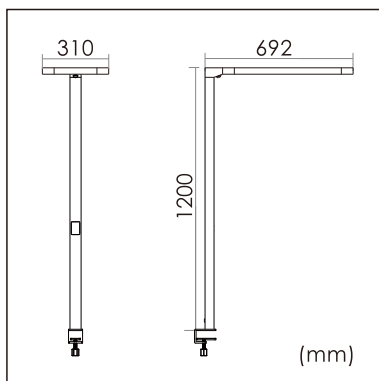

Odin-TR

Desk fixed luminaires

21.003.36036

GENERAL

Desktop
Standing
Silver
IP20
indirect 3400 lm
direct 3400 lm
total 6800 lm
Beam Angle $\uparrow 110^\circ/90^\circ \downarrow$
UGR < 18

LED

3000~6000K Variable
CRI ≥ 80
L80(B10)50,000H
SDCM < 3

PHYSICAL

length 692 mm
width 310 mm
height 1200 mm
6.2 kg

ELECTRICAL

80W
90 lm/W
AC200~240V

The data values for the luminous flux are initially subject to a tolerance of +/- 10%, those for the electrical connected load are initially subject to a tolerance of +/- 10%, and those for the colour temperature are initially subject to a tolerance of +/- 150 K. Product illustrations serve as examples and may differ from the original. No liability is assumed for typographical or printing errors. We reserve the right to make alterations in the interest of improving our products.