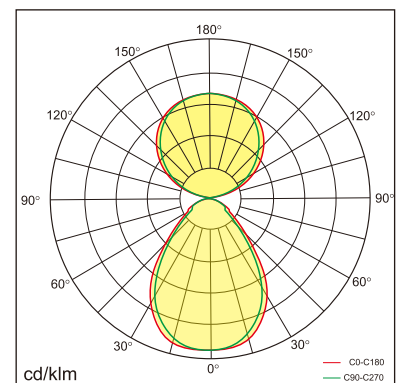

Odin-TR

Desk fixed luminaires

21.003.36036

GENERAL

Desktop
Standing
Silver
IP20
indirect 3400 lm
direct 3400 lm
total 6800 lm
Beam Angle $\uparrow 110^\circ/90^\circ \downarrow$
UGR < 18

LED

3000~6000K Variable
CRI ≥ 80
L80(B10)50,000H
SDCM < 3

PHYSICAL

length 692 mm
width 310 mm
height 1200 mm
6.2 kg

ELECTRICAL

80W
90 lm/W
AC200~240V

The data values for the luminous flux are initially subject to a tolerance of +/- 10%, those for the electrical connected load are initially subject to a tolerance of +/- 10%, and those for the colour temperature are initially subject to a tolerance of +/- 150 K. Product illustrations serve as examples and may differ from the original. No liability is assumed for typographical or printing errors. We reserve the right to make alterations in the interest of improving our products.