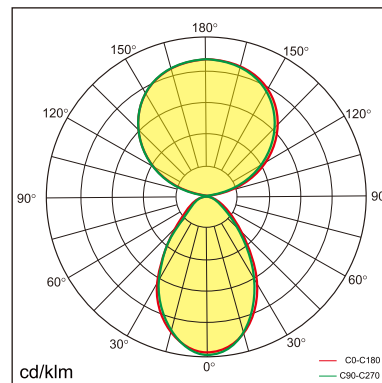

Thor-T

Desk fixed luminaires

21.005.34006

GENERAL

Desktop
Standing
Silver
IP20
indirect 3500 lm
direct 3100 lm
total 6600 lm
Beam Angle \uparrow 110°/90° \downarrow
UGR<18

LED

4000K neutral white
CRI \geq 80
L80(B10)50,000H
SDCM <3

PHYSICAL

length 610 mm
width 280 mm
height 1200 mm
4.5 kg

ELECTRICAL

60W
110 lm/W
AC200~240V

The data values for the luminous flux are initially subject to a tolerance of +/- 10%, those for the electrical connected load are initially subject to a tolerance of +/- 10%, and those for the colour temperature are initially subject to a tolerance of +/- 150 K. Product illustrations serve as examples and may differ from the original. No liability is assumed for typographical or printing errors. We reserve the right to make alterations in the interest of improving our products.