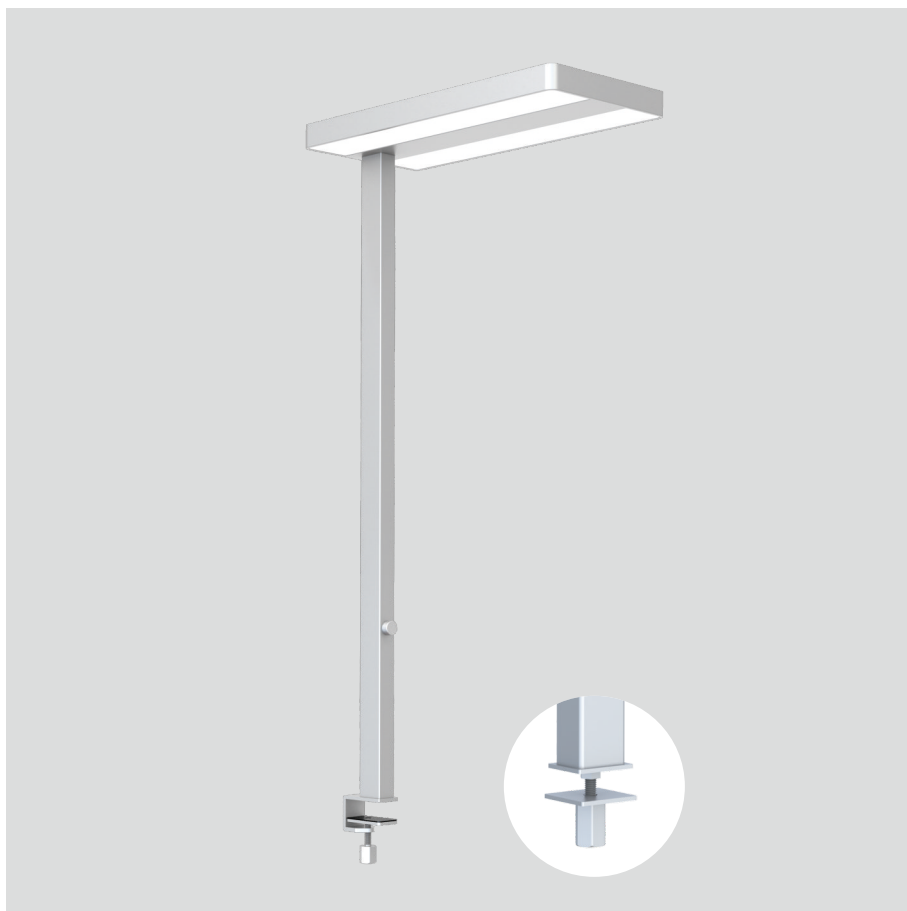

Thor-T

Desk fixed luminaires

21.005.34006

GENERAL

Desktop
Standing
Silver
IP20
indirect 3500 lm
direct 3100 lm
total 6600 lm
Beam Angle \uparrow 110°/90° \downarrow
UGR<18

LED

4000K neutral white
CRI \geq 80
L80(B10)50,000H
SDCM <3

PHYSICAL

length 610 mm
width 280 mm
height 1200 mm
4.5 kg

ELECTRICAL

60W
110 lm/W
AC200~240V

The data values for the luminous flux are initially subject to a tolerance of +/- 10%, those for the electrical connected load are initially subject to a tolerance of +/- 10%, and those for the colour temperature are initially subject to a tolerance of +/- 150 K. Product illustrations serve as examples and may differ from the original. No liability is assumed for typographical or printing errors. We reserve the right to make alterations in the interest of improving our products.