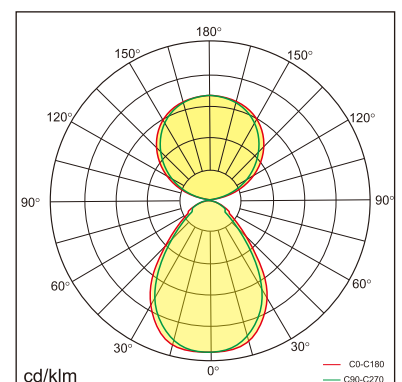

Odin-TR

Desk fixed luminaires

21.003.13019

GENERAL

Desktop
Standing
black
IP20
indirect 4000 lm
direct 4000 lm
total 8000 lm
Beam Angle $\uparrow 110^\circ/90^\circ \downarrow$
UGR < 18

LED

3000K warm white
CRI ≥ 80
L80(B10)50,000H
SDCM < 3

PHYSICAL

length 692 mm
width 310 mm
height 1200 mm
6.2 kg

ELECTRICAL

80W
100 lm/W
AC200~240V

The data values for the luminous flux are initially subject to a tolerance of +/- 10%, those for the electrical connected load are initially subject to a tolerance of +/- 10%, and those for the colour temperature are initially subject to a tolerance of +/- 150 K. Product illustrations serve as examples and may differ from the original. No liability is assumed for typographical or printing errors. We reserve the right to make alterations in the interest of improving our products.